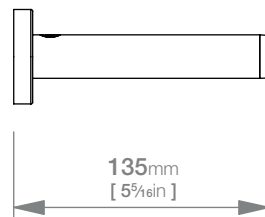

LAVISH LR2382 DOUBLE TOWEL RAIL 650mm

Wall Fixings Supplied:

Masonry

Original UX Fischer®
Wall Plug supplied.

x4 x4

Code: BALR2382CHRM
Finish: Polished Chrome

Dimensions given are in mm and inches. LIQUIDRed® reserves the right to alter and /or remove designs from time to time without prior notice. This drawing is to be used for reference purposes only. E &O.E.