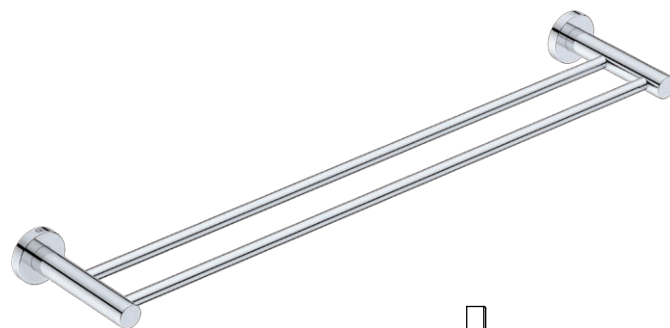

LAVISH LR2382 DOUBLE TOWEL RAIL 650mm

Wall Fixings Supplied:

Masonry

Original UX Fischer®
Wall Plug supplied.

x4 x4

Code: BALR2382CHRM
Finish: Polished Chrome

Dimensions given are in mm and inches. LIQUIDRed® reserves the right to alter and /or remove designs from time to time without prior notice. This drawing is to be used for reference purposes only. E &O.E.

Wonder-Mount is a patented mounting system: SA Patent 2016/02563

Copyright LIQUIDRED® 2018