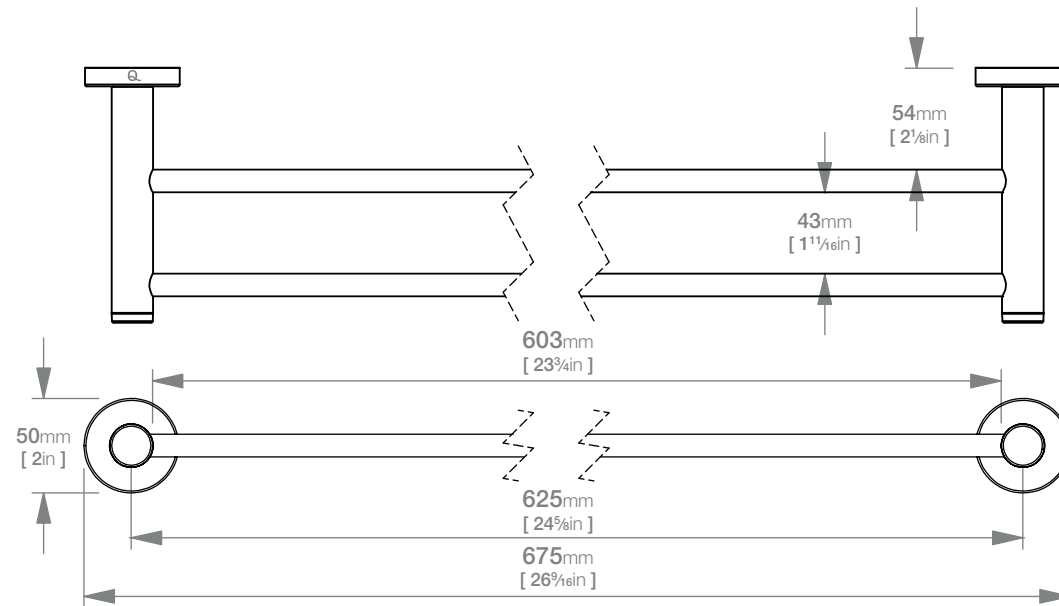

LAVISH LR2382 DOUBLE TOWEL RAIL 650mm

Wall Fixings Supplied:

Masonry

Original UX Fischer®
Wall Plug supplied.

x4 x4

Code: BALR2382CHRM
Finish: Polished Chrome

Dimensions given are in mm and inches. LIQUIDRed® reserves the right to alter and /or remove designs from time to time without prior notice. This drawing is to be used for reference purposes only. E &O.E.

Wonder-Mount is a patented mounting system: SA Patent 2016/02563

Copyright LIQUIDRED® 2018