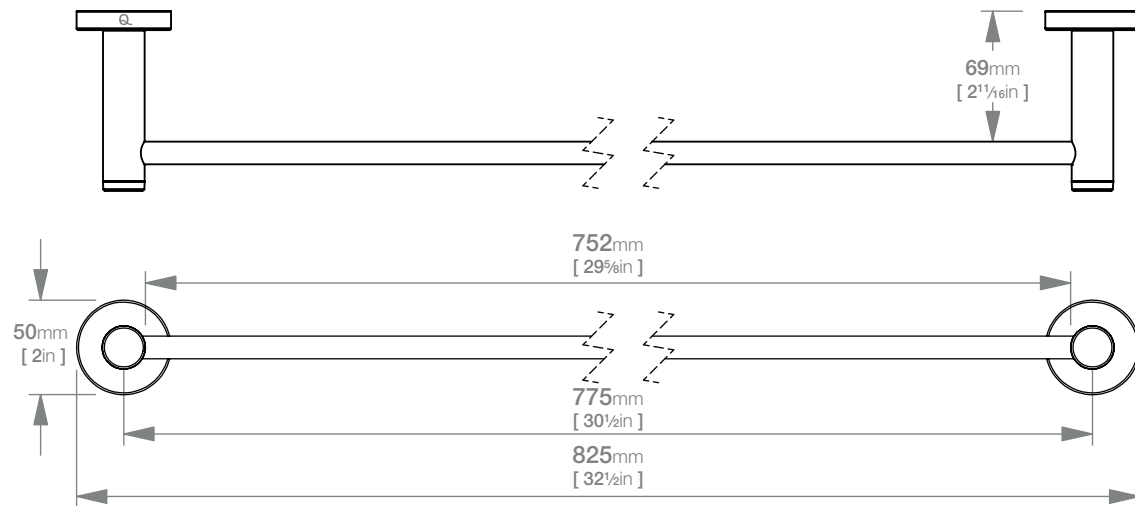

LAVISH LR2375 SINGLE TOWEL RAIL 800mm

Wall Fixings Supplied:

Masonry

Original UX Fischer®
Wall Plug supplied.

x4 x4

Code: BALR2375CHRM
Finish: Polished Chrome

Dimensions given are in mm and inches. LIQUIDRed® reserves the right to alter and /or remove designs from time to time without prior notice. This drawing is to be used for reference purposes only. E &O.E.

Wonder-Mount is a patented mounting system: SA Patent 2016/02563

Copyright LIQUIDRED® 2018