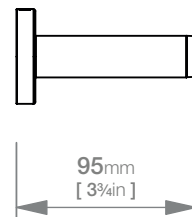

LAVISH LR2375 SINGLE TOWEL RAIL 800mm

Wall Fixings Supplied:

Masonry

Original UX Fischer®
Wall Plug supplied.

x4 x4

Code: BALR2375CHRM
Finish: Polished Chrome

Dimensions given are in mm and inches. LIQUIDRed® reserves the right to alter and /or remove designs from time to time without prior notice. This drawing is to be used for reference purposes only. E &O.E.