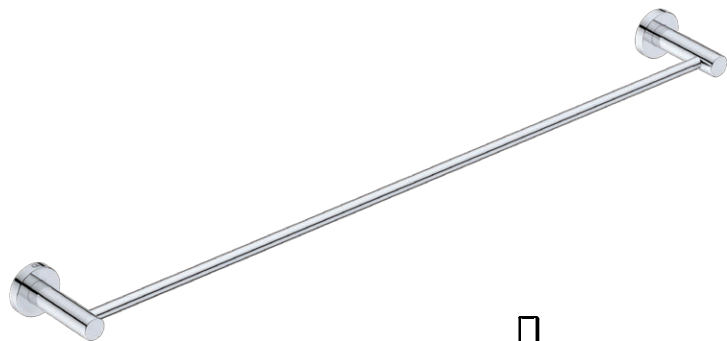

LAVISH LR2375 SINGLE TOWEL RAIL 800mm

Wall Fixings Supplied:

Masonry

Original UX Fischer®
Wall Plug supplied.

x4 x4

Code: BALR2375CHRM
Finish: Polished Chrome

Dimensions given are in mm and inches. LIQUIDRed® reserves the right to alter and /or remove designs from time to time without prior notice. This drawing is to be used for reference purposes only. E &O.E.

Wonder-Mount is a patented mounting system: SA Patent 2016/02563

Copyright LIQUIDRED® 2018