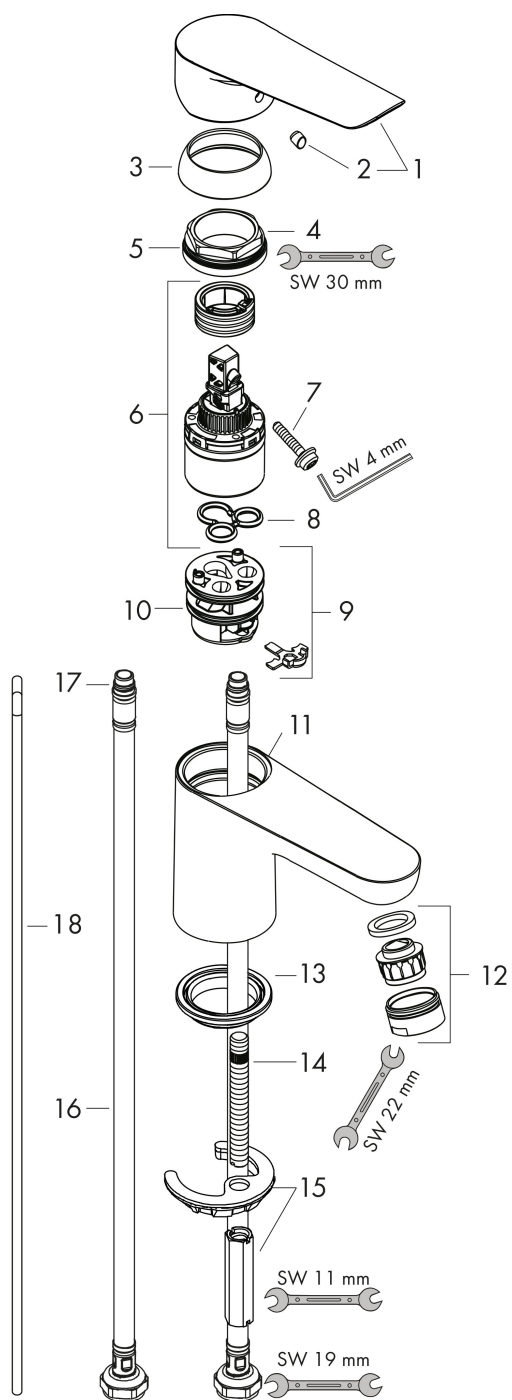

Brand	hansgrohe
Art. Name	Logis E Single lever basin mixer 70 with pop-up waste
Art. Nr.	71160000
Surface	chrome
Pos.	1

Product Picture

Drawing

Technology

Features

- Consists of: single lever basin mixer, waste set
- ComfortZone 70 provides space for greater freedom of movement
- free-standing installation
- spout 107 mm long
- Spray pattern: normal spray
- Maximum flow rate (at 3 bar): 5 l/min
- ceramic cartridge
- pop-up waste set 1 1/4"
- Material waste set: synthetic
- PA-IX 16954/10

Flow Chart

- 1 With flow limiter
2 Without flow limiter

Spare Parts Drawing

Spare parts list

Pos.	Description	Article number
1	handle	93024000
2	screw cover	96338000
3	flange	97406000
4	nut	97209000
5	O-Ring 32x2	98193000
6	cartridge, assy	92730000
7	locking screw for handle	95140000
8	seal	95008000
9	adapter for cartridge	98750000
10	O-Ring 30x2	98186000
11	O-ring 35x2	92604000
12	aerator M24x1 (3,5 l/min)	92508000
13	seal Ø 42	98722000
14	screw M8 x 68	97736000
15	fixing set	96016000
16	connection hose 450 mm M8x0,75 G3/8	97206000
17	O-ring 6,6x1,6	93019000
18	pull rod	96657000
a	pop up waste	92168007
	sealing set	95581000