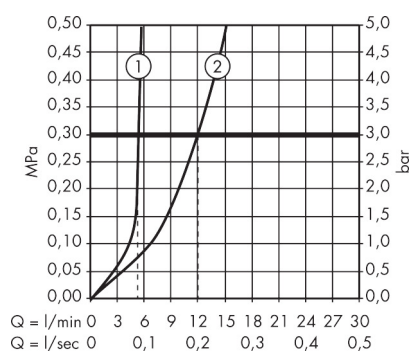

Brand	hansgrohe
Art. Name	Logis E Single lever basin mixer 70 with pop-up waste
Art. Nr.	71160000
Surface	chrome
Pos.	1

Product Picture

Drawing

Technology

Features

- Consists of: single lever basin mixer, waste set
- ComfortZone 70 provides space for greater freedom of movement
- free-standing installation
- spout 107 mm long
- Spray pattern: normal spray
- Maximum flow rate (at 3 bar): 5 l/min
- ceramic cartridge
- pop-up waste set 1 1/4"
- Material waste set: synthetic
- PA-IX 16954/10

Flow Chart

- 1 With flow limiter
2 Without flow limiter

Spare Parts Drawing

Spare parts list

Pos.	Description	Article number
1	handle	93024000
2	screw cover	96338000
3	flange	97406000
4	nut	97209000
5	O-Ring 32x2	98193000
6	cartridge, assy	92730000
7	locking screw for handle	95140000
8	seal	95008000
9	adapter for cartridge	98750000
10	O-Ring 30x2	98186000
11	O-ring 35x2	92604000
12	aerator M24x1 (3,5 l/min)	92508000
13	seal Ø 42	98722000
14	screw M8 x 68	97736000
15	fixing set	96016000
16	connection hose 450 mm M8x0,75 G3/8	97206000
17	O-ring 6,6x1,6	93019000
18	pull rod	96657000
a	pop up waste	92168007
	sealing set	95581000