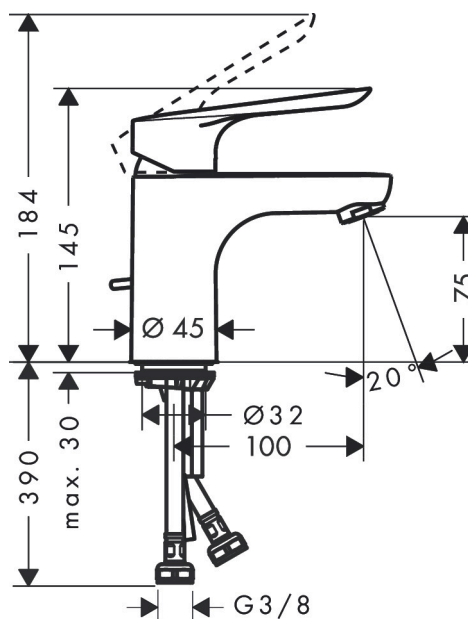

Brand	hansgrohe
Art. Name	Logis E Single lever basin mixer 70 with pop-up waste
Art. Nr.	71160000
Surface	chrome
Pos.	1

Product Picture

Drawing

Technology

Features

- Consists of: single lever basin mixer, waste set
- ComfortZone 70 provides space for greater freedom of movement
- free-standing installation
- spout 107 mm long
- Spray pattern: normal spray
- Maximum flow rate (at 3 bar): 5 l/min
- ceramic cartridge
- pop-up waste set 1 1/4"
- Material waste set: synthetic
- PA-IX 16954/10

Flow Chart

- 1 With flow limiter
2 Without flow limiter

Spare Parts Drawing

Spare parts list

Pos.	Description	Article number
1	handle	93024000
2	screw cover	96338000
3	flange	97406000
4	nut	97209000
5	O-Ring 32x2	98193000
6	cartridge, assy	92730000
7	locking screw for handle	95140000
8	seal	95008000
9	adapter for cartridge	98750000
10	O-Ring 30x2	98186000
11	O-ring 35x2	92604000
12	aerator M24x1 (3,5 l/min)	92508000
13	seal Ø 42	98722000
14	screw M8 x 68	97736000
15	fixing set	96016000
16	connection hose 450 mm M8x0,75 G3/8	97206000
17	O-ring 6,6x1,6	93019000
18	pull rod	96657000
a	pop up waste	92168007
	sealing set	95581000