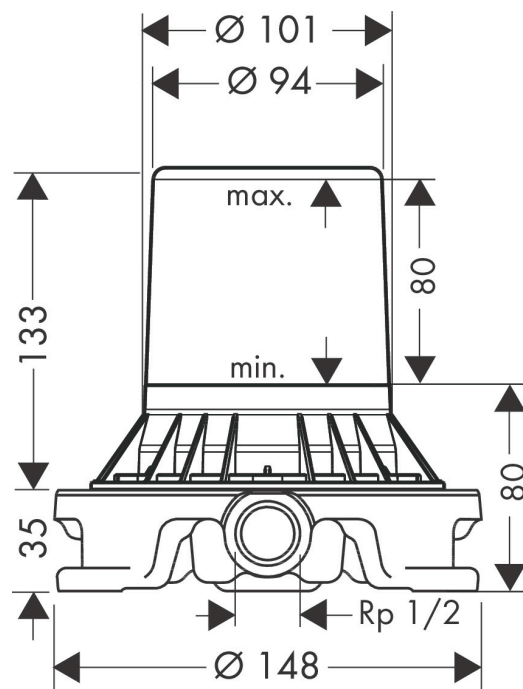

Brand	AXOR
Art. Name	Basic set for floor-standing bath or basin mixer
Art. Nr.	10452180
Surface	n.a.
Pos.	1

Product Picture

Drawing

Features

- for mounting onto bathroom floor
- suitable for single lever bath mixer, single lever basin mixer and bath spout floor-standing
- installation depth: from 80 to 160 mm

Spare Parts Drawing

Spare parts list

Pos.	Description	Article number
1	mounting kit	96260000
2	sealing foil	96441000
3	sealing set	96459000
4	hexagon socket screw M10x35	97670000
5	O-ring 15x2,5	98131000
6	hexagon socket screw M6x16	92857000
7	O-ring 99x3,5	92154000
	hexagon socket screw M6x10	92847000
	O-ring 18x2	98181000