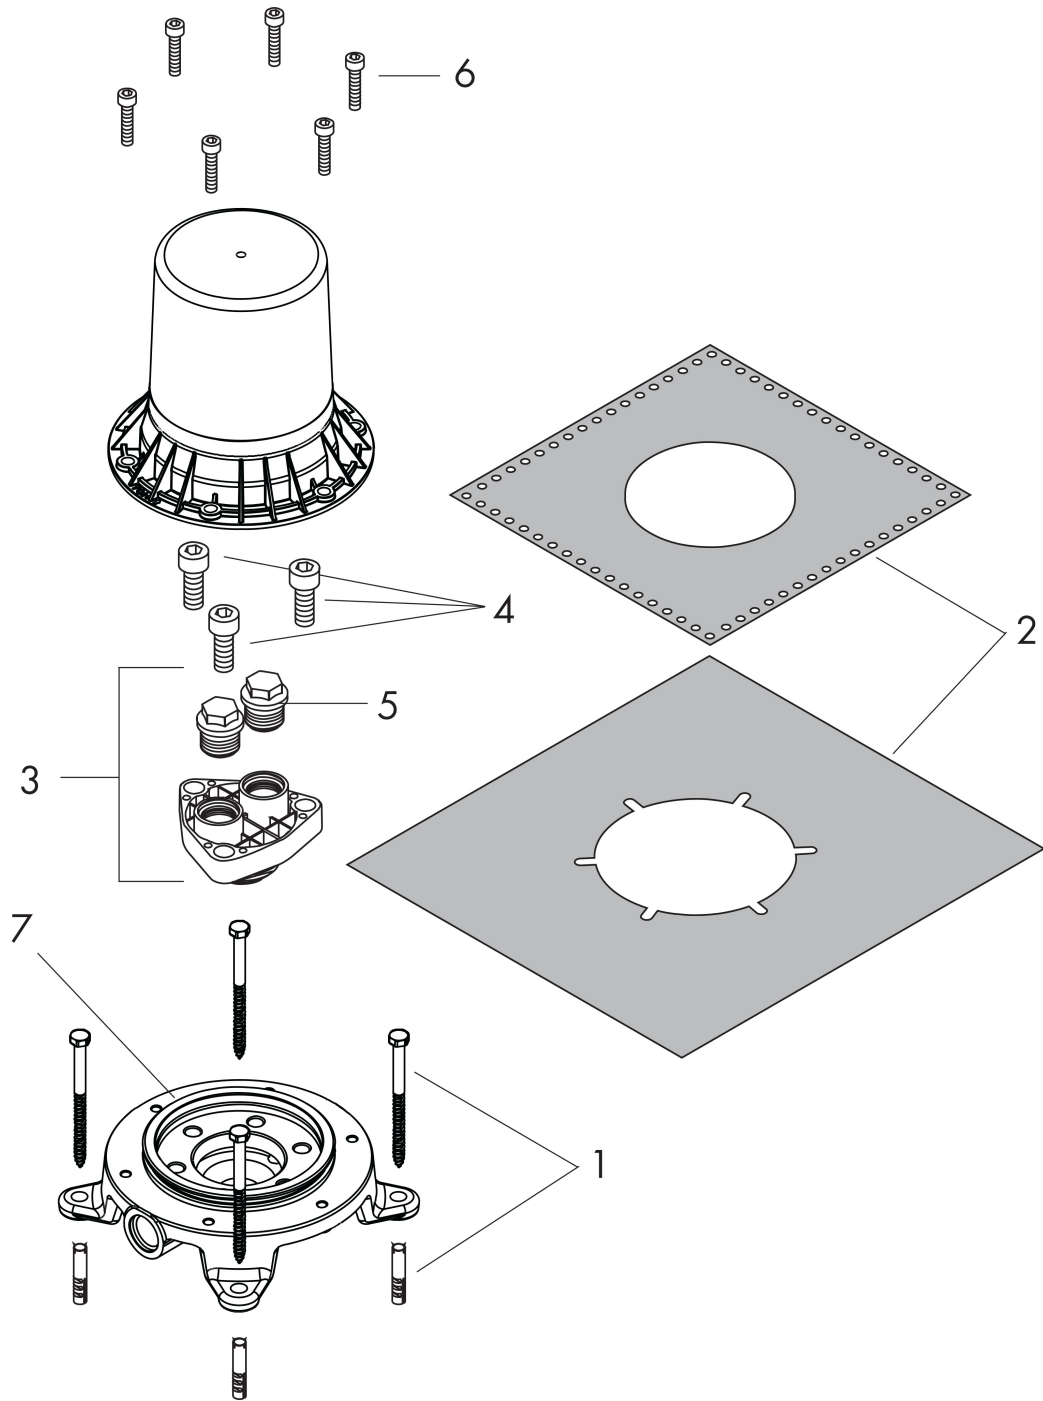

Brand	AXOR
Art. Name	Basic set for floor-standing bath or basin mixer
Art. Nr.	10452180
Surface	n.a.
Pos.	1

Product Picture

Drawing

Features

- for mounting onto bathroom floor
- suitable for single lever bath mixer, single lever basin mixer and bath spout floor-standing
- installation depth: from 80 to 160 mm

Spare Parts Drawing

Spare parts list

Pos.	Description	Article number
1	mounting kit	96260000
2	sealing foil	96441000
3	sealing set	96459000
4	hexagon socket screw M10x35	97670000
5	O-ring 15x2,5	98131000
6	hexagon socket screw M6x16	92857000
7	O-ring 99x3,5	92154000
	hexagon socket screw M6x10	92847000
	O-ring 18x2	98181000