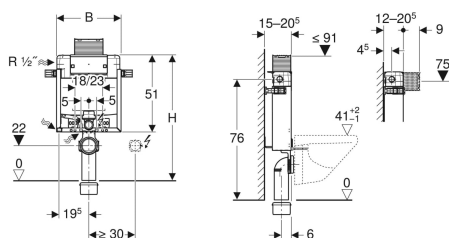

Geberit Kombifix element for wall-hung WC, 82 cm, with Omega concealed cistern 12 cm

Example image

Application purposes

- For masonry walls
- For installation in part-height prewall installations
- For wall-hung WCs with connection dimensions in accordance with EN 33:2011
- For dual flush

Characteristics

- Powder-coated installation frame
- Mounting frame with four fixing brackets
- Adjustable installation depth, 12–20.5 cm
- Fastening for connection bend can be mounted without tools from front
- Concealed cistern with top or front actuation
- Concealed cistern, fully insulated against condensation

Scope of delivery

- Water supply connection Rp 1/2" - R 1/2", compatible with MF, with integrated angle stop valve and hand wheel
- Protection box for service opening
- Connection set for WC, \varnothing 90 mm
- Connection bend made of PE-HD, \varnothing 90 mm

Technical data

Flow pressure	0.1-10 bar
Flush volume, factory setting	6 and 3 l
Flush volume large, adjustment range	4.5 / 6 / 7.5 l
Flush volume small, adjustment range	3-4 l

- Adapter socket made of PE-HD, \varnothing 90 / 110 mm
- 2 protection plugs
- 2 threaded rods M12
- Fastening material