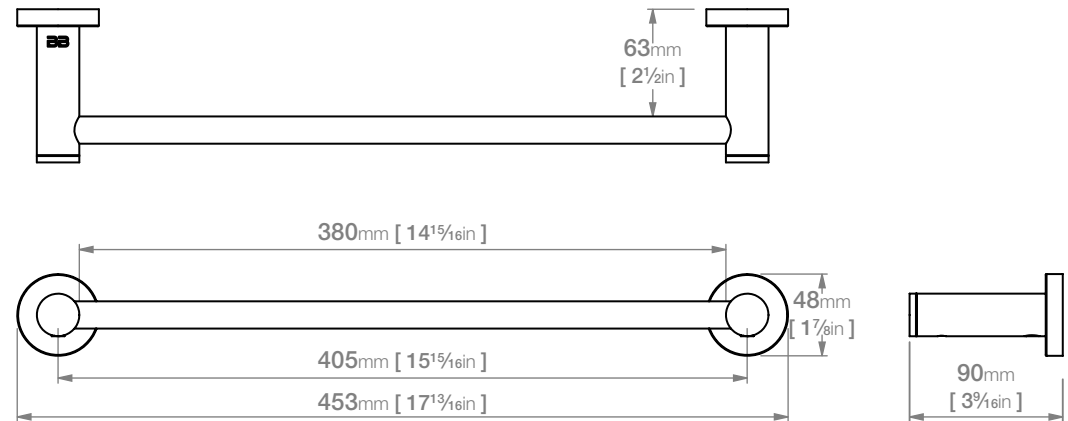

# 4670 SINGLE TOWEL RAIL 430mm / 17"

4600 Series Premium Collection

Wall Fixings Supplied:  
**Masonry**

Original UX Fischer® supplied,  
phased in from June 2015.

**Code:** 4670POLS  
**Finish:** Polished  
GRADE 304 Stainless Steel

**Code:** 4670BRSH  
**Finish:** Brushed  
GRADE 304 Stainless Steel

Dimensions given are in **mm** and [**inches**].  
Bathroom Butler® reserves the right to alter and/or remove  
designs from time to time without prior notice.  
This drawing is to be used for reference purposes only. E &O.E.