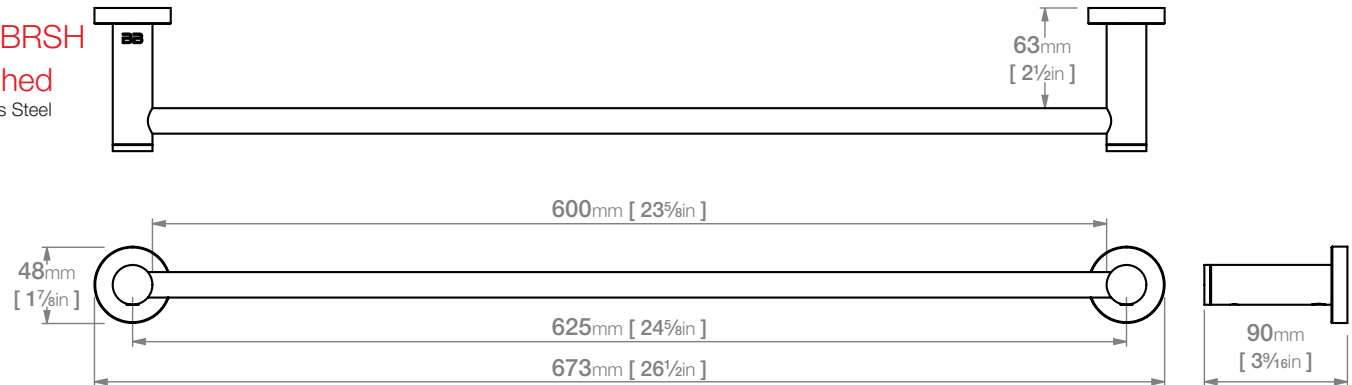

4672 SINGLE TOWEL RAIL 650mm / 25"

4600 Series Premium Collection

Wall Fixings Supplied:
Masonry

Original UX Fischer® supplied,
phased in from June 2015.

Code: 4672POLS
Finish: Polished
GRADE 304 Stainless Steel

Code: 4672BRSH
Finish: Brushed
GRADE 304 Stainless Steel

Dimensions given are in mm and [inches].
Bathroom Butler® reserves the right to alter and/or remove
designs from time to time without prior notice.
This drawing is to be used for reference purposes only. E &O.E.