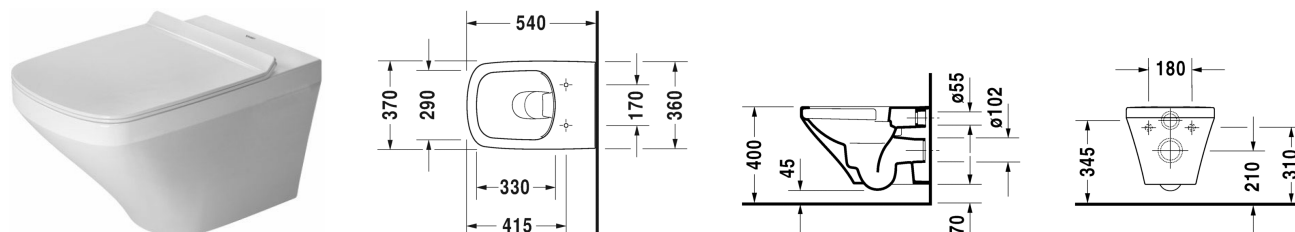

Toilet wall mounted Duravit Rimless® # 255109..00 / 255109..00

|< 370 mm >|

Toilet wall mounted Duravit Rimless®	Dimension	Weight	Order number
rimless, washdown model, Durafix included, UWL class 1			
Colors			
00 White Alpin 20 HygieneGlaze (an antibacterial ceramic glaze that provides almost indefinite effectiveness)			
Variant			
◆ 4,5 litre flush	370 x 540 mm	28.700 kg	255109..00
◆ 4,5 litre flush	370 x 540 mm	28.700 kg	255109..00
Infobox			
Durafix for invisible fixation is included in delivery			
Sanitary ceramics with the special WonderGliss surface finish will remain clean and attractive-looking for a long time to come. When ordering WonderGliss please add a "1" as eleventh digit to the model number.			
Accessory for ceramics			
Fixing for wall mounted bidet and wall mounted toilet	Ø 12 x 180 mm	0.200 kg	006500
Accessory			
Noise reduction gasket for wall mounted toilet		0.300 kg	005064
Suitable products			
Toilet seat and cover hinges stainless steel, without automatic closure,			006371
Toilet seat and cover hinges stainless steel, removable, with automatic closure,			006379
Toilet seat and cover with lateral reinforcement and extended hinge shaft, hinges stainless steel, without automatic closure,			002061

All drawings contain the necessary measurements which are subject to standard tolerances. Exact measurements, in particular for customised installation scenarios, can only be taken from the finished ceramic piece.