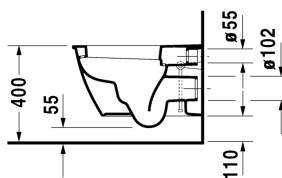

Toilet wall mounted # 254509..00 / 254509..00

| < 370 mm > |

| Toilet wall mounted | Dimension | Weight | Order number |
|--|---------------|-----------|--------------|
| washdown model, Durafix included, UWL class 1 | | | |
| Colors | | | |
| 00 White Alpin 20 HygieneGlaze (an antibacterial ceramic glaze that provides almost indefinite effectiveness) | | | |
| Variant | | | |
| ◆ 4,5 litre flush | 370 x 540 mm | 23.300 kg | 254509..00 |
| ◆ 4,5 litre flush | 370 x 540 mm | 23.300 kg | 254509..00 |
| Infobox | | | |
| Durafix for invisible fixation is included in delivery | | | |
| Sanitary ceramics with the special WonderGliss surface finish will remain clean and attractive-looking for a long time to come. When ordering WonderGliss please add a "1" as eleventh digit to the model number. | | | |
| Accessory for ceramics | | | |
| Fixing for wall mounted bidet and wall mounted toilet | Ø 12 x 180 mm | 0.200 kg | 006500 |
| Accessory | | | |
| Noise reduction gasket for wall mounted toilet | | 0.300 kg | 005064 |
| Suitable products | | | |
| Toilet seat and cover hinges stainless steel, removable, with automatic closure, | | | 006989 |
| Toilet seat and cover hinges stainless steel, without automatic closure, | | | 006981 |

All drawings contain the necessary measurements which are subject to standard tolerances. Exact measurements, in particular for customised installation scenarios, can only be taken from the finished ceramic piece.