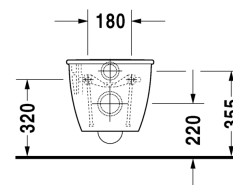

Toilet wall mounted # 254509..00 / 254509..00

| < 370 mm > |

| Toilet wall mounted | Dimension | Weight | Order number |
|--|---------------|-----------|--------------|
| washdown model, Durafix included, UWL class 1 | | | |
| Colors | | | |
| 00 White Alpin 20 HygieneGlaze (an antibacterial ceramic glaze that provides almost indefinite effectiveness) | | | |
| Variant | | | |
| ◆ 4,5 litre flush | 370 x 540 mm | 23.300 kg | 254509..00 |
| ◆ 4,5 litre flush | 370 x 540 mm | 23.300 kg | 254509..00 |
| Infobox | | | |
| Durafix for invisible fixation is included in delivery | | | |
| Sanitary ceramics with the special WonderGliss surface finish will remain clean and attractive-looking for a long time to come. When ordering WonderGliss please add a "1" as eleventh digit to the model number. | | | |
| Accessory for ceramics | | | |
| Fixing for wall mounted bidet and wall mounted toilet | Ø 12 x 180 mm | 0.200 kg | 006500 |
| Accessory | | | |
| Noise reduction gasket for wall mounted toilet | | 0.300 kg | 005064 |
| Suitable products | | | |
| Toilet seat and cover hinges stainless steel, removable, with automatic closure, | | | 006989 |
| Toilet seat and cover hinges stainless steel, without automatic closure, | | | 006981 |

All drawings contain the necessary measurements which are subject to standard tolerances. Exact measurements, in particular for customised installation scenarios, can only be taken from the finished ceramic piece.