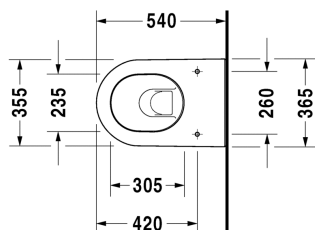

Toilet wall mounted # 254509..00 / 254509..00

| < 370 mm > |

| Toilet wall mounted | Dimension | Weight | Order number |
|--|---------------|-----------|--------------|
| washdown model, Durafix included, UWL class 1 | | | |
| Colors | | | |
| 00 White Alpin 20 HygieneGlaze (an antibacterial ceramic glaze that provides almost indefinite effectiveness) | | | |
| Variant | | | |
| ◆ 4,5 litre flush | 370 x 540 mm | 23.300 kg | 254509..00 |
| ◆ 4,5 litre flush | 370 x 540 mm | 23.300 kg | 254509..00 |
| Infobox | | | |
| Durafix for invisible fixation is included in delivery | | | |
| Sanitary ceramics with the special WonderGliss surface finish will remain clean and attractive-looking for a long time to come. When ordering WonderGliss please add a "1" as eleventh digit to the model number. | | | |
| Accessory for ceramics | | | |
| Fixing for wall mounted bidet and wall mounted toilet | Ø 12 x 180 mm | 0.200 kg | 006500 |
| Accessory | | | |
| Noise reduction gasket for wall mounted toilet | | 0.300 kg | 005064 |
| Suitable products | | | |
| Toilet seat and cover hinges stainless steel, removable, with automatic closure, | | | 006989 |
| Toilet seat and cover hinges stainless steel, without automatic closure, | | | 006981 |

All drawings contain the necessary measurements which are subject to standard tolerances. Exact measurements, in particular for customised installation scenarios, can only be taken from the finished ceramic piece.