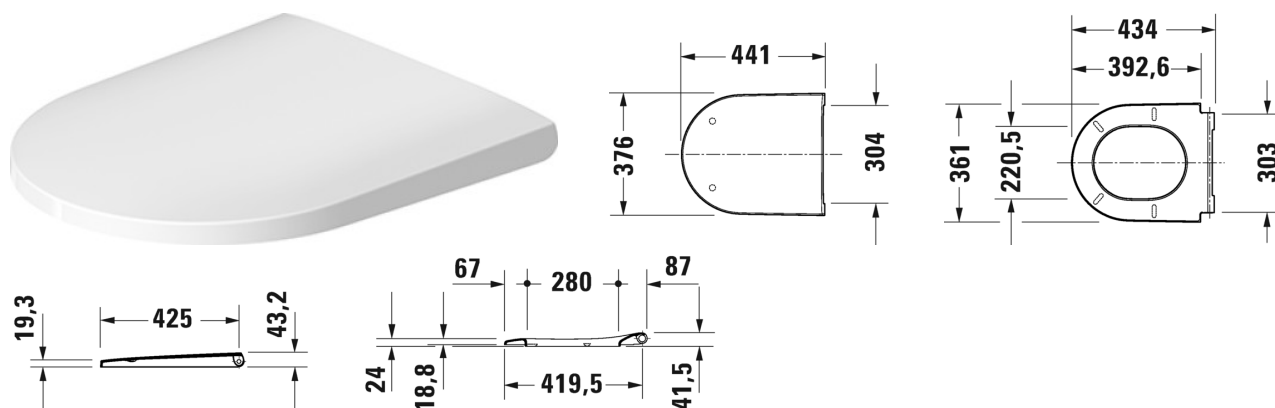

Toilet seat and cover # 002169..00

Toilet seat and cover	Dimension	Weight	Order number
hinges stainless steel, with automatic closure			
Colors			
Variant			
		2.400 kg	002169..00
Suitable products			
Toilet wall mounted Duravit Rimless® rimless, washdown model, Durafix included, UWL class 1, 370 x 540 mm	370 x 540 mm		257709
Toilet wall mounted Duravit Rimless® rimless, washdown model, UWL class 1, 4,5 litre flush, 370 x 540 mm	370 x 540 mm		257809
Toilet close-coupled Duravit Rimless® rimless, (without cistern), washdown model, fixings included, UWL class 1, 4,5 litre flush, 370 x 650 mm	370 x 650 mm		200209
Toilet floor standing Duravit Rimless® back to wall, fixings included, washdown model, horizontal outlet, UWL class 1, 4,5 litre flush, 370 x 580 mm	370 x 580 mm		200309
Toilet wall mounted Compact Duravit Rimless® rimless, washdown model, UWL class 1, 4,5 litre flush, 370 x 480 mm	370 x 480 mm		258709

All drawings contain the necessary measurements which are subject to standard tolerances. Exact measurements, in particular for customised installation scenarios, can only be taken from the finished ceramic piece.