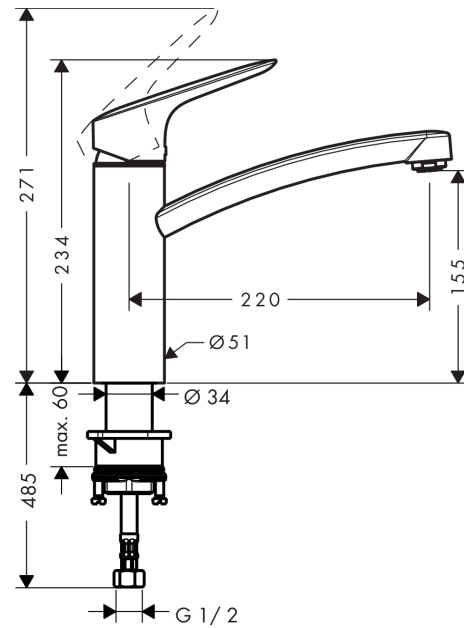

Logis M31

Single lever kitchen mixer 160, 1jet

Surfaces: **Chrome** Article Number: **71832003**

Description

product features

- ComfortZone 160
- swivel range 360°
- normal spray
- maximum flow rate at 3 bar: 7 l/min
- suitable for continuous flow water heaters

Technology

Product image

Scale drawing

Flowchart