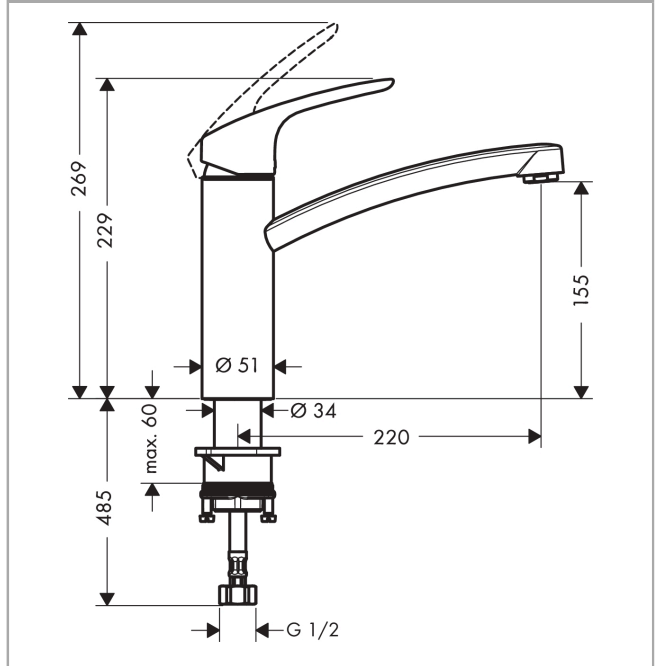

**Decor**

**Single lever kitchen mixer 160, 1jet**

Surfaces: **Chrome** Article Number: **31806223**

**Description**

**product features**

- swivel range 360°
- maximum flow rate at 3 bar: 7 l/min

**Technology**

**Product image**

**Scale drawing**

**Flowchart**