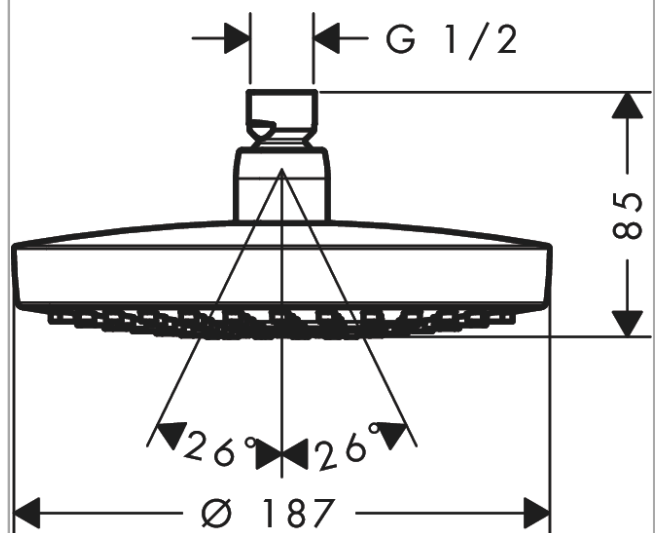

Scale drawing