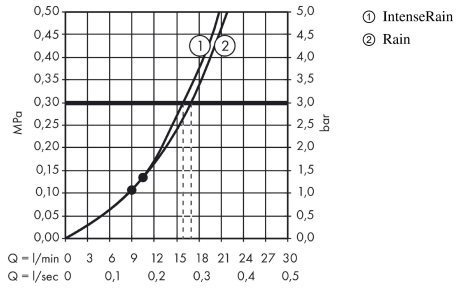

#### product features

- shower head size: 187 mm
- spray type: Rain, IntenseRain
- ball-joint: overhead shower angle adjustable
- maximum flow rate at 3 bar: 17 l/min
- flow rate Rain spray (at 3 bar): 17 l/min
- flow rate IntenseRain spray (at 3 bar): 16 l/min
- Minimum flow pressure: 1 bar
- Select button on overhead shower
- spray disc surface in two variants: chrome or white
- material spray disc: plastic
- spray disc removable for cleaning
- installation: ceiling or wall
- scope of supply: overhead shower, assembly instruction

### Scale drawing

**Croma Select S**  
**Overhead shower 180 2jet**

Surfaces: **White/Chrome** Article Number: **26522400**

**Flowchart**

The consumption was measured in combination with the appropriate fittings (thermostat/mixer/in-wall valve) to reflect actual application in practice.