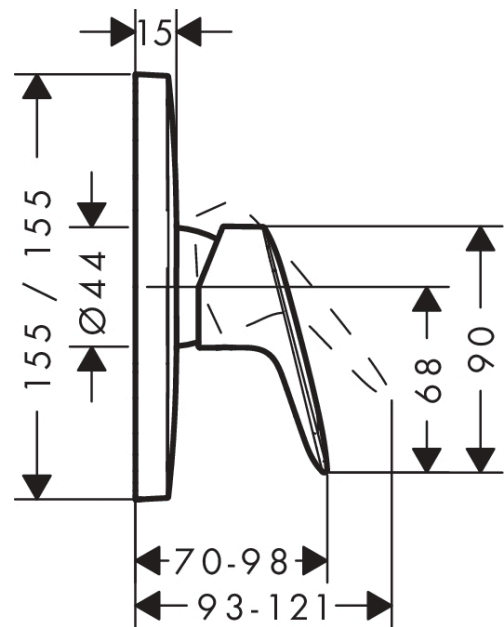

Logis

Single lever shower mixer for concealed installation

Surfaces: **Chrome** Article Number: **71605003**

Description

product features

- connection type: basic set
- maximum flow rate at 3 bar: 31 l/min
- scope of supply: escutcheon, handle, sleeve, mixing unit

Product image

Scale drawing

Flowchart