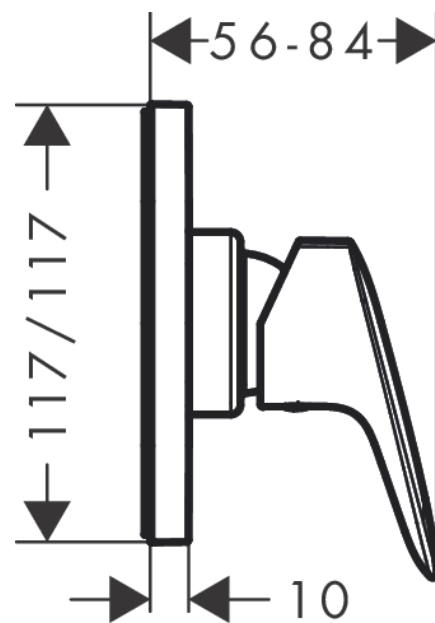

Logis
Single lever shower mixer for concealed installation
 Surfaces: **Chrome** Article Number: **71604000**

Description

product features

- connection type: basic set
- maximum flow rate at 3 bar: 29 l/min
- min. operating pressure: 1 bar
- max. operating pressure: 10 bar
- scope of supply: handle, sleeve, escutcheon Ø 100 mm

Product image

Scale drawing

Flowchart