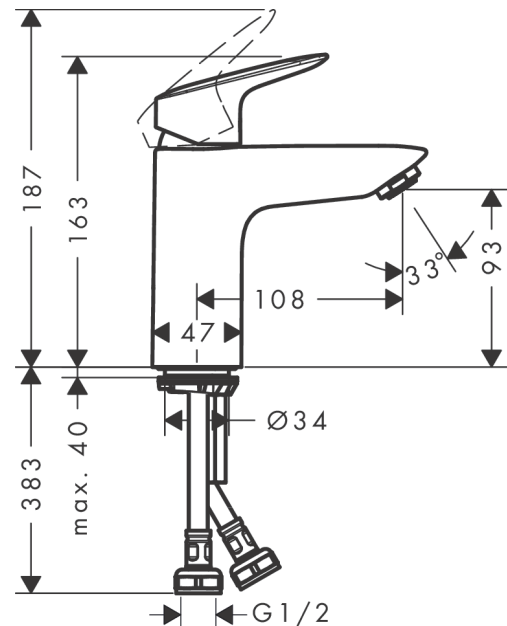

##### product features

- ComfortZone 100
- handle variant: lever handle
- projection 108 mm
- spray type: normal spray
- dezincification brass
- maximum flow rate at 3 bar: 5 l/min
- suitable for continuous flow water heaters
- connection dimension: DN15
- not included: waste set

#### Scale drawing