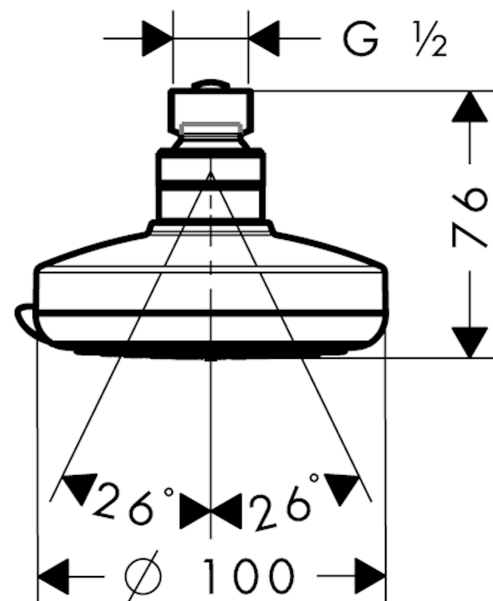

Croma 100

Overhead shower Vario

Surfaces: **Chrome** Article Number: **27441000**

Description

product features

- shower head size: 100 mm
- spray type: Rain, Shampoo spray, normal spray, Massage spray
- ball-joint: overhead shower angle adjustable
- maximum flow rate at 3 bar: 22 l/min
- flow rate Rain spray (at 3 bar): 22 l/min
- flow rate shampoo spray (at 3 bar): 17 l/min
- flow rate normal spray (at 3 bar): 20 l/min
- flow rate massage spray (at 3 bar): 11 l/min
- Minimum flow pressure: 1,2 bar
- adjustment with shift on overhead shower
- grey spray disc
- material spray disc: plastic
- installation: ceiling or wall
- scope of supply: overhead shower, filter seal, assembly instruction

Technology

Product image

Scale drawing

Croma 100

Overhead shower Vario

Surfaces: **Chrome** Article Number: **27441000**

Flowchart

The consumption was measured in combination with the appropriate fittings (thermostat/mixer/ in-wall valve) to reflect actual application in practice.