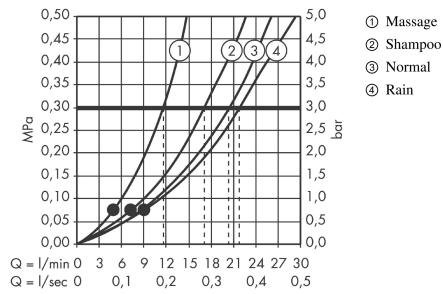

Croma 100

Overhead shower Vario

Surfaces: **Chrome** Article Number: **27441000**

Description

product features

- shower head size: 100 mm
- spray type: Rain, Shampoo spray, normal spray, Massage spray
- ball-joint: overhead shower angle adjustable
- maximum flow rate at 3 bar: 22 l/min
- flow rate Rain spray (at 3 bar): 22 l/min
- flow rate shampoo spray (at 3 bar): 17 l/min
- flow rate normal spray (at 3 bar): 20 l/min
- flow rate massage spray (at 3 bar): 11 l/min
- Minimum flow pressure: 1,2 bar
- adjustment with shift on overhead shower
- grey spray disc
- material spray disc: plastic
- installation: ceiling or wall
- scope of supply: overhead shower, filter seal, assembly instruction

Technology

Product image

Scale drawing

Croma 100

Overhead shower Vario

Surfaces: **Chrome** Article Number: **27441000**

Flowchart

The consumption was measured in combination with the appropriate fittings (thermostat/mixer/ in-wall valve) to reflect actual application in practice.