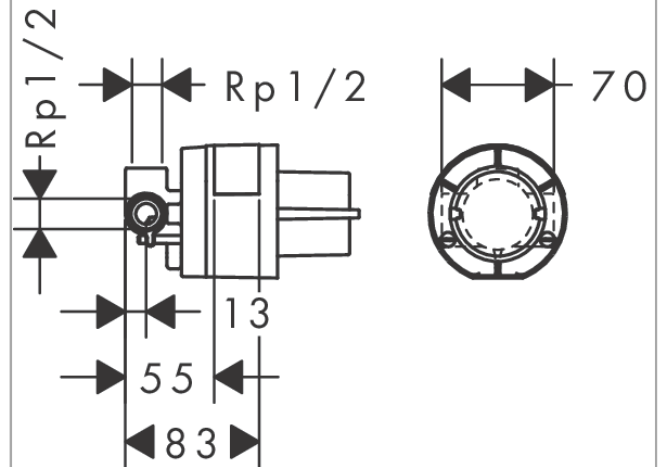

Basic set for single lever shower mixer for concealed installation

Surfaces: n.a. Article Number: **13620180**

Description

product features

- connection dimension: DN15
- scope of supply: basic set, assembly instruction

Product image

Scale drawing

Flowchart