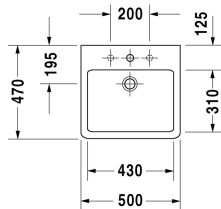

Vero Washbasin, furniture washbasin # 045450..00 /
045450..30 / 045450..60

| < 500 mm > |

9553 Fogo

6043 X-Large

Washbasin, furniture washbasin	Dimension	Weight	Order number
with tap platform, underneath glazed, 500 mm			
Colors			
00 White Alpin 08 Black			
Variant			
● with overflow	500 x 470 mm	15.200 kilogram	045450..00
●●● with overflow	500 x 470 mm	15.200 kilogram	045450..30
☒ with overflow	500 x 470 mm	15.200 kilogram	045450..60
Sanitary ceramics with the special WonderGliss surface finish will remain clean and attractive-looking for a long time to come. When ordering WonderGliss please add a "1" as eleventh digit to the model number.			
Accessory for ceramics			
Push-open waste for washbasins with overflow		0.400 kilogram	005052
Accessory			
Towel rail square tube 14 mm, for washbasin # 045450, 235050, 235350	449 mm	0.500 kilogram	003029
Design Siphon		1.500 kilogram	005036
Suitable products			
Metal console height adjustable +50 mm, for washbasin # 045450, 235050, 235350,			003065
Vanity unit wall-mounted 1 pull-out compartment, for Vero # 045450, 450 x 440 mm	450 x 440 mm		KT6685