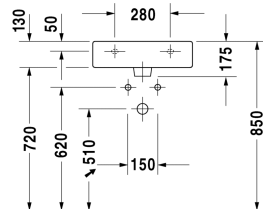

Vero Washbasin, furniture washbasin # 045450..00 /
045450..30 / 045450..60

| < 500 mm > |

9553 Fogo

6043 X-Large

Washbasin, furniture washbasin	Dimension	Weight	Order number
with tap platform, underneath glazed, 500 mm			
Colors			
00 White Alpin 08 Black			
Variant			
● with overflow	500 x 470 mm	15.200 kilogram	045450..00
●●● with overflow	500 x 470 mm	15.200 kilogram	045450..30
☒ with overflow	500 x 470 mm	15.200 kilogram	045450..60
Sanitary ceramics with the special WonderGliss surface finish will remain clean and attractive-looking for a long time to come. When ordering WonderGliss please add a "1" as eleventh digit to the model number.			
Accessory for ceramics			
Push-open waste for washbasins with overflow		0.400 kilogram	005052
Accessory			
Towel rail square tube 14 mm, for washbasin # 045450, 235050, 235350	449 mm	0.500 kilogram	003029
Design Siphon		1.500 kilogram	005036
Suitable products			
Metal console height adjustable +50 mm, for washbasin # 045450, 235050, 235350,			003065
Vanity unit wall-mounted 1 pull-out compartment, for Vero # 045450, 450 x 440 mm	450 x 440 mm		KT6685

All drawings contain the necessary measurements which are subject to standard tolerances. They are stated in mm and are non-binding. Exact measurements, in particular for customised installation scenarios, can only be taken from the finished ceramic piece.