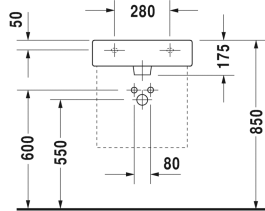

Vero Washbasin, furniture washbasin # 045450..00 /
045450..30 / 045450..60

| < 500 mm > |

9553 Fogo

6043 X-Large

Washbasin, furniture washbasin	Dimension	Weight	Order number
with tap platform, underneath glazed, 500 mm			
Colors			
00 White Alpin 08 Black			
Variant			
● with overflow	500 x 470 mm	15.200 kilogram	045450..00
●●● with overflow	500 x 470 mm	15.200 kilogram	045450..30
☒ with overflow	500 x 470 mm	15.200 kilogram	045450..60
Sanitary ceramics with the special WonderGliss surface finish will remain clean and attractive-looking for a long time to come. When ordering WonderGliss please add a "1" as eleventh digit to the model number.			
Accessory for ceramics			
Push-open waste for washbasins with overflow		0.400 kilogram	005052
Accessory			
Towel rail square tube 14 mm, for washbasin # 045450, 235050, 235350	449 mm	0.500 kilogram	003029
Design Siphon		1.500 kilogram	005036
Suitable products			
Metal console height adjustable +50 mm, for washbasin # 045450, 235050, 235350,			003065
Vanity unit wall-mounted 1 pull-out compartment, for Vero # 045450, 450 x 440 mm	450 x 440 mm		KT6685

All drawings contain the necessary measurements which are subject to standard tolerances. They are stated in mm and are non-binding. Exact measurements, in particular for customised installation scenarios, can only be taken from the finished ceramic piece.