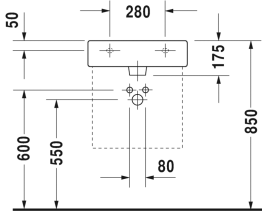

Vero Washbasin, furniture washbasin # 045450..00 /
045450..30 / 045450..60

| < 500 mm > |

9553 Fogo

6043 X-Large

Washbasin, furniture washbasin	Dimension	Weight	Order number
with tap platform, underneath glazed, 500 mm			
Colors			
00 White Alpin 08 Black			
Variant			
● with overflow	500 x 470 mm	15.200 kilogram	045450..00
●●● with overflow	500 x 470 mm	15.200 kilogram	045450..30
☒ with overflow	500 x 470 mm	15.200 kilogram	045450..60
Sanitary ceramics with the special WonderGliss surface finish will remain clean and attractive-looking for a long time to come. When ordering WonderGliss please add a "1" as eleventh digit to the model number.			
Accessory for ceramics			
Push-open waste for washbasins with overflow		0.400 kilogram	005052
Accessory			
Towel rail square tube 14 mm, for washbasin # 045450, 235050, 235350	449 mm	0.500 kilogram	003029
Design Siphon		1.500 kilogram	005036
Suitable products			
Metal console height adjustable +50 mm, for washbasin # 045450, 235050, 235350,			003065
Vanity unit wall-mounted 1 pull-out compartment, for Vero # 045450, 450 x 440 mm	450 x 440 mm		KT6685

All drawings contain the necessary measurements which are subject to standard tolerances. They are stated in mm and are non-binding. Exact measurements, in particular for customised installation scenarios, can only be taken from the finished ceramic piece.