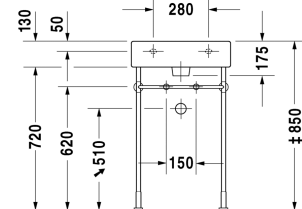

Vero Washbasin, furniture washbasin # 045450..00 /
045450..30 / 045450..60

| < 500 mm > |

9553 Fogo

6043 X-Large

Washbasin, furniture washbasin	Dimension	Weight	Order number
with tap platform, underneath glazed, 500 mm			
Colors			
00 White Alpin 08 Black			
Variant			
● with overflow	500 x 470 mm	15.200 kilogram	045450..00
●●● with overflow	500 x 470 mm	15.200 kilogram	045450..30
☒ with overflow	500 x 470 mm	15.200 kilogram	045450..60
Sanitary ceramics with the special WonderGliss surface finish will remain clean and attractive-looking for a long time to come. When ordering WonderGliss please add a "1" as eleventh digit to the model number.			
Accessory for ceramics			
Push-open waste for washbasins with overflow		0.400 kilogram	005052
Accessory			
Towel rail square tube 14 mm, for washbasin # 045450, 235050, 235350	449 mm	0.500 kilogram	003029
Design Siphon		1.500 kilogram	005036
Suitable products			
Metal console height adjustable +50 mm, for washbasin # 045450, 235050, 235350,			003065
Vanity unit wall-mounted 1 pull-out compartment, for Vero # 045450, 450 x 440 mm	450 x 440 mm		KT6685

All drawings contain the necessary measurements which are subject to standard tolerances. They are stated in mm and are non-binding. Exact measurements, in particular for customised installation scenarios, can only be taken from the finished ceramic piece.