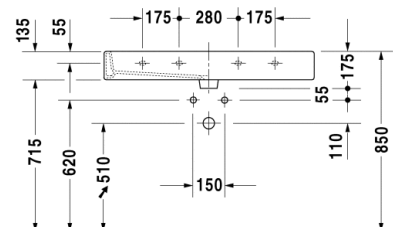

**Washbasin # 045410..00 / 045410..30 / 045410..60**

|&lt; 1000 mm &gt;|

Vero

Washbasin	Dimension	Weight	Order number
with overflow, 1000 mm			
<b>Colors</b>			
00 White Alpin, 08 Black			
<b>Variant</b>			
1000 mm ●	1000 x 470 mm	26,400 kg	045410..00
1000 mm ●●●	1000 x 470 mm	26,400 kg	045410..30
1000 mm ☒	1000 x 470 mm	26,400 kg	045410..60
Sanitary ceramics with the special WonderGliss surface finish will remain clean and attractive-looking for a long time to come. When ordering WonderGliss please add a "1" as eleventh digit to the model number.			
<b>Accessories</b>			
Metal console	-	3,000 kg	003067
Design Siphon	-	1,500 kg	005036
Design angle valve	1/2" mm	0,500 kg	003045
Pop-up basin waste	-	0,500 kg	005031
Towel rail	-	0,540 kg	003039
<b>Fixing</b>			
Fixing	ø 10 x 140 mm	0,200 kg	695100

All drawings contain the necessary measurements which are subject to standard tolerances. They are stated in mm and are non-binding. Exact measurements, in particular for customised installation scenarios, can only be taken from the finished ceramic piece.