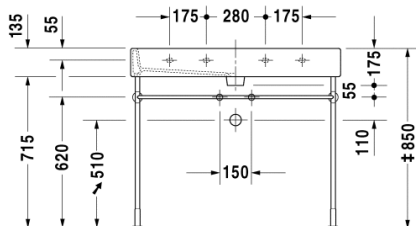

**Washbasin # 045410..00 / 045410..30 / 045410..60**

|&lt; 1000 mm &gt;|

Vero

Washbasin	Dimension	Weight	Order number
with overflow, 1000 mm			
<b>Colors</b>			
00 White Alpin, 08 Black			
<b>Variant</b>			
1000 mm ●	1000 x 470 mm	26,400 kg	045410..00
1000 mm ●●●	1000 x 470 mm	26,400 kg	045410..30
1000 mm ☒	1000 x 470 mm	26,400 kg	045410..60
Sanitary ceramics with the special WonderGliss surface finish will remain clean and attractive-looking for a long time to come. When ordering WonderGliss please add a "1" as eleventh digit to the model number.			
<b>Accessories</b>			
Metal console	-	3,000 kg	003067
Design Siphon	-	1,500 kg	005036
Design angle valve	1/2" mm	0,500 kg	003045
Pop-up basin waste	-	0,500 kg	005031
Towel rail	-	0,540 kg	003039
<b>Fixing</b>			
Fixing	ø 10 x 140 mm	0,200 kg	695100

All drawings contain the necessary measurements which are subject to standard tolerances. They are stated in mm and are non-binding. Exact measurements, in particular for customised installation scenarios, can only be taken from the finished ceramic piece.