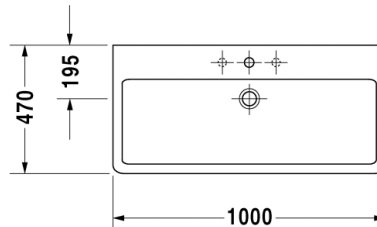

**Washbasin # 045410..00 / 045410..30 / 045410..60**

|&lt; 1000 mm &gt;|

Vero

Washbasin	Dimension	Weight	Order number
with overflow, 1000 mm			
<b>Colors</b>			
00 White Alpin, 08 Black			
<b>Variant</b>			
1000 mm ●	1000 x 470 mm	26,400 kg	045410..00
1000 mm ●●●	1000 x 470 mm	26,400 kg	045410..30
1000 mm ☒	1000 x 470 mm	26,400 kg	045410..60
Sanitary ceramics with the special WonderGliss surface finish will remain clean and attractive-looking for a long time to come. When ordering WonderGliss please add a "1" as eleventh digit to the model number.			
<b>Accessories</b>			
Metal console	-	3,000 kg	003067
Design Siphon	-	1,500 kg	005036
Design angle valve	1/2" mm	0,500 kg	003045
Pop-up basin waste	-	0,500 kg	005031
Towel rail	-	0,540 kg	003039
<b>Fixing</b>			
Fixing	ø 10 x 140 mm	0,200 kg	695100

All drawings contain the necessary measurements which are subject to standard tolerances. They are stated in mm and are non-binding. Exact measurements, in particular for customised installation scenarios, can only be taken from the finished ceramic piece.