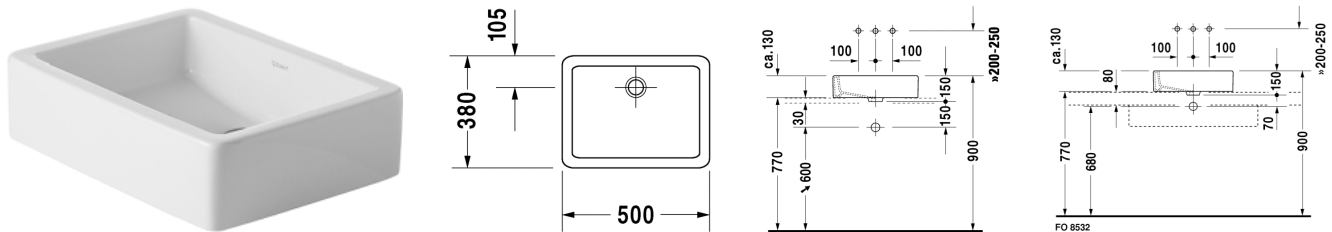

Washbowl # 045550..00

|< 500 mm >|

Vero

Washbowl	Dimension	Weight	Order number
ground, without overflow, without tap platform, fixings included, 500 mm			
Colors			
00 White Alpin, 08 Black			
Variant			
500 mm ☒	500 x 380 mm	12,000 kg	045550..00
Sanitary ceramics with the special WonderGliss surface finish will remain clean and attractive-looking for a long time to come. When ordering WonderGliss please add a "1" as eleventh digit to the model number.			
Accessories			
Design Siphon	-	1,500 kg	005036
Design angle valve	1/2" mm	0,500 kg	003045
Slotted waste	50 mm	0,300 kg	005024

All drawings contain the necessary measurements which are subject to standard tolerances. They are stated in mm and are non-binding. Exact measurements, in particular for customised installation scenarios, can only be taken from the finished ceramic piece.