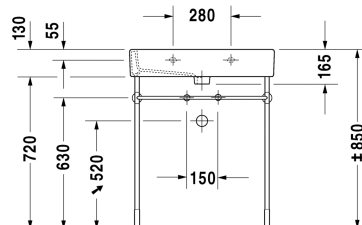

Washbasin # 045470..00 / 045470..30 / 045470..60

|< 700 mm >|

Washbasin	Dimension	Weight	Order number
with overflow, with tap platform, 700 mm			
Colors			
00 White Alpin 08 Black			
Variant			
● with tap platform, with overflow	700 x 470 mm	20,900 kg	045470..00
●●●	700 x 470 mm	20,900 kg	045470..30
⊗ without tap hole	700 x 470 mm	20,900 kg	045470..60
Sanitary ceramics with the special WonderGliss surface finish will remain clean and attractive-looking for a long time to come. When ordering WonderGliss please add a "1" as eleventh digit to the model number.			
Accessory			
Metal console height adjustable +50 mm, for washbasin # 045470		2,800 kg	003075
Design Siphon		1,500 kg	005036
Design angle valve with rosette	1/2" mm	0,500 kg	003045
Pop-up basin waste with horizontal lever**		0,500 kg	005031
Towel rail square tube 14 mm, chrome, for washbasin # 045470		0,400 kg	003047

All drawings contain the necessary measurements which are subject to standard tolerances. They are stated in mm and are non-binding. Exact measurements, in particular for customised installation scenarios, can only be taken from the finished ceramic piece.