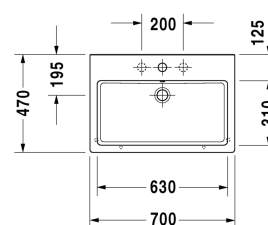

Washbasin # 045470..00 / 045470..30 / 045470..60

|< 700 mm >|

Washbasin	Dimension	Weight	Order number
with overflow, with tap platform, 700 mm			
Colors			
00 White Alpin 08 Black			
Variant			
● with tap platform, with overflow	700 x 470 mm	20,900 kg	045470..00
●●●	700 x 470 mm	20,900 kg	045470..30
⊗ without tap hole	700 x 470 mm	20,900 kg	045470..60
Sanitary ceramics with the special WonderGliss surface finish will remain clean and attractive-looking for a long time to come. When ordering WonderGliss please add a "1" as eleventh digit to the model number.			
Accessory			
Metal console height adjustable +50 mm, for washbasin # 045470		2,800 kg	003075
Design Siphon		1,500 kg	005036
Design angle valve with rosette	1/2" mm	0,500 kg	003045
Pop-up basin waste with horizontal lever**		0,500 kg	005031
Towel rail square tube 14 mm, chrome, for washbasin # 045470		0,400 kg	003047

All drawings contain the necessary measurements which are subject to standard tolerances. They are stated in mm and are non-binding. Exact measurements, in particular for customised installation scenarios, can only be taken from the finished ceramic piece.