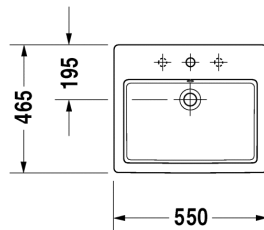

Vanity basin # 031555..00 / 031555..30 / 031555..60

|< 550 mm >|

Vero

Vanity basin	Dimension	Weight	Order number
countertop basin, with overflow, with tap platform, 550 mm			
Colors			
00 White Alpin			
Variant			
550 mm ●	550 x 465 mm	12,700 kg	031555..00
550 mm ●●●	550 x 465 mm	12,700 kg	031555..30
550 mm ☒	550 x 465 mm	12,700 kg	031555..60

All drawings contain the necessary measurements which are subject to standard tolerances. They are stated in mm and are non-binding. Exact measurements, in particular for customised installation scenarios, can only be taken from the finished ceramic piece.