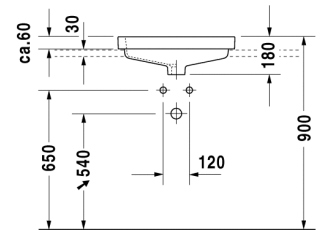

Vanity basin # 031555..00 / 031555..30 / 031555..60

|< 550 mm >|

Vero

Vanity basin	Dimension	Weight	Order number
countertop basin, with overflow, with tap platform, 550 mm			
Colors			
00 White Alpin			
Variant			
550 mm ●	550 x 465 mm	12,700 kg	031555..00
550 mm ●●●	550 x 465 mm	12,700 kg	031555..30
550 mm ☒	550 x 465 mm	12,700 kg	031555..60

All drawings contain the necessary measurements which are subject to standard tolerances. They are stated in mm and are non-binding. Exact measurements, in particular for customised installation scenarios, can only be taken from the finished ceramic piece.