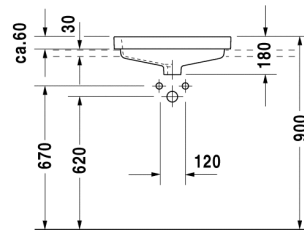

Vanity basin # 031555..00 / 031555..30 / 031555..60

|< 550 mm >|

Vero

Vanity basin	Dimension	Weight	Order number
countertop basin, with overflow, with tap platform, 550 mm			
Colors			
00 White Alpin			
Variant			
550 mm ●	550 x 465 mm	12,700 kg	031555..00
550 mm ●●●	550 x 465 mm	12,700 kg	031555..30
550 mm ☒	550 x 465 mm	12,700 kg	031555..60

All drawings contain the necessary measurements which are subject to standard tolerances. They are stated in mm and are non-binding. Exact measurements, in particular for customised installation scenarios, can only be taken from the finished ceramic piece.