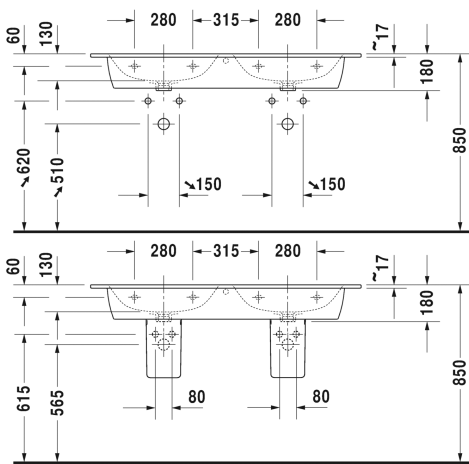

**ME by Starck Double washbasin, double furniture washbasin #**  
 2336130000 / 2336130030 / 2336130060

|< 1300 mm >|

Double washbasin, double furniture washbasin	Dimension	Weight	Order number
with overflow, with tap platform, 1300 mm			
<b>Colors</b>			
00 White Alpin			
<b>Variant</b>			
●	1300 x 490 mm	37,500 kg	2336130000
●●●	1300 x 490 mm	37,500 kg	2336130030
⊗	1300 x 490 mm	37,500 kg	2336130060
<b>Text for invitation of tenders</b>			
When combined with pedestal or siphon cover, 2 of each are mandatory			
Sanitary ceramics with the special WonderGliss surface finish will remain clean and attractive-looking for a long time to come. When ordering WonderGliss please add a "1" as eleventh digit to the model number.			
<b>Accessory</b>			
Space saving siphon	1 1/4" mm	0,400 kg	005073

**ME by Starck Double washbasin, double furniture washbasin #**  
**2336130000 / 2336130030 / 2336130060**

|< 1300 mm >|

Space saving siphon	1 1/4" mm	0,400 kg	005076
<b>Suitable products</b>			
Pedestal for # 233565, 233560, 233555, 233613, 233612, 233610, 233683, 233663, 175 x 210 mm	175 x 210 mm		085839
Siphon cover for # 233565, 233560, 233555, 233613, 233612, 233610, 233683, 233663, 170 x 300 mm	170 x 300 mm		085840
Vanity unit wall-mounted with 2 drawers, upper drawer including cut-out for siphon and siphon cover, for ME by Starck # 233613, 1290 x 481 mm	1290 x 481 mm		LC6258
Vanity unit wall-mounted 4 drawers, upper drawer including cut-out for siphon and siphon cover, for ME by Starck # 233613, 1290 x 481 mm	1290 x 481 mm		LC6259

*All drawings contain the necessary measurements which are subject to standard tolerances. They are stated in mm and are non-binding. Exact measurements, in particular for customised installation scenarios, can only be taken from the finished ceramic piece.*