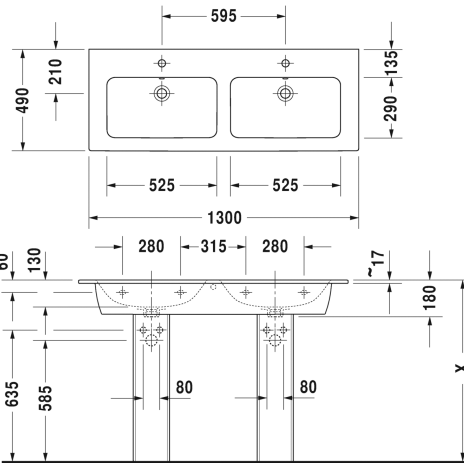

**ME by Starck Double washbasin, double furniture washbasin #**  
 2336130000 / 2336130030 / 2336130060

|< 1300 mm >|

Double washbasin, double furniture washbasin	Dimension	Weight	Order number
with overflow, with tap platform, 1300 mm			
<b>Colors</b>			
00 White Alpin			
<b>Variant</b>			
●	1300 x 490 mm	37,500 kg	2336130000
●●●	1300 x 490 mm	37,500 kg	2336130030
⊗	1300 x 490 mm	37,500 kg	2336130060
<b>Text for invitation of tenders</b>			
When combined with pedestal or siphon cover, 2 of each are mandatory			
Sanitary ceramics with the special WonderGliss surface finish will remain clean and attractive-looking for a long time to come. When ordering WonderGliss please add a "1" as eleventh digit to the model number.			
<b>Accessory</b>			
Space saving siphon	1 1/4" mm	0,400 kg	005073

**ME by Starck Double washbasin, double furniture washbasin #**  
**2336130000 / 2336130030 / 2336130060**

|< 1300 mm >|

Space saving siphon	1 1/4" mm	0,400 kg	005076
<b>Suitable products</b>			
Pedestal for # 233565, 233560, 233555, 233613, 233612, 233610, 233683, 233663, 175 x 210 mm	175 x 210 mm		085839
Siphon cover for # 233565, 233560, 233555, 233613, 233612, 233610, 233683, 233663, 170 x 300 mm	170 x 300 mm		085840
Vanity unit wall-mounted with 2 drawers, upper drawer including cut-out for siphon and siphon cover, for ME by Starck # 233613, 1290 x 481 mm	1290 x 481 mm		LC6258
Vanity unit wall-mounted 4 drawers, upper drawer including cut-out for siphon and siphon cover, for ME by Starck # 233613, 1290 x 481 mm	1290 x 481 mm		LC6259

*All drawings contain the necessary measurements which are subject to standard tolerances. They are stated in mm and are non-binding. Exact measurements, in particular for customised installation scenarios, can only be taken from the finished ceramic piece.*