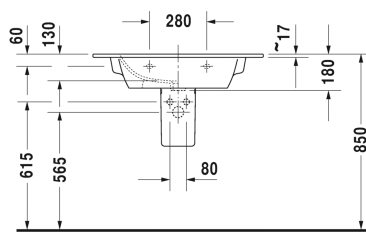

Furniture washbasin # 233683..00 / 233683..30

|< 830 mm >|

Furniture washbasin	Dimension	Weight	Order number
with overflow, with tap platform, 830 mm			
Colors			
00 White Alpin			
Variant			
● with overflow, with tap platform	830 x 490 mm	19,500 kg	233683..00
●●● with tap platform, with overflow	830 x 490 mm	19,500 kg	233683..30

All drawings contain the necessary measurements which are subject to standard tolerances. They are stated in mm and are non-binding. Exact measurements, in particular for customised installation scenarios, can only be taken from the finished ceramic piece.