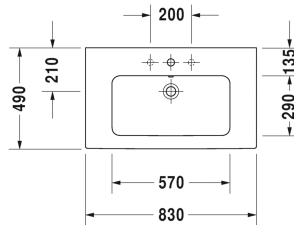

Furniture washbasin # 233683..00 / 233683..30

|< 830 mm >|

Furniture washbasin	Dimension	Weight	Order number
with overflow, with tap platform, 830 mm			
Colors			
00 White Alpin			
Variant			
● with overflow, with tap platform	830 x 490 mm	19,500 kg	233683..00
●●● with tap platform, with overflow	830 x 490 mm	19,500 kg	233683..30

All drawings contain the necessary measurements which are subject to standard tolerances. They are stated in mm and are non-binding. Exact measurements, in particular for customised installation scenarios, can only be taken from the finished ceramic piece.