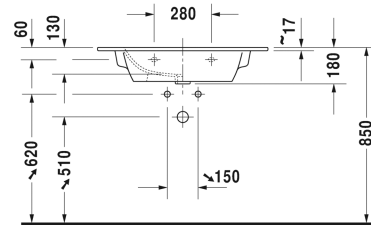

Furniture washbasin # 233683..00 / 233683..30

|< 830 mm >|

Furniture washbasin	Dimension	Weight	Order number
with overflow, with tap platform, 830 mm			
Colors			
00 White Alpin			
Variant			
● with overflow, with tap platform	830 x 490 mm	19,500 kg	233683..00
●●● with tap platform, with overflow	830 x 490 mm	19,500 kg	233683..30

All drawings contain the necessary measurements which are subject to standard tolerances. They are stated in mm and are non-binding. Exact measurements, in particular for customised installation scenarios, can only be taken from the finished ceramic piece.