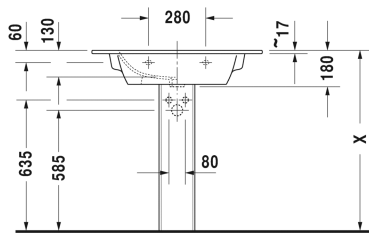

Furniture washbasin # 233683..00 / 233683..30

|< 830 mm >|

Furniture washbasin	Dimension	Weight	Order number
with overflow, with tap platform, 830 mm			
Colors			
00 White Alpin			
Variant			
● with overflow, with tap platform	830 x 490 mm	19,500 kg	233683..00
●●● with tap platform, with overflow	830 x 490 mm	19,500 kg	233683..30

All drawings contain the necessary measurements which are subject to standard tolerances. They are stated in mm and are non-binding. Exact measurements, in particular for customised installation scenarios, can only be taken from the finished ceramic piece.