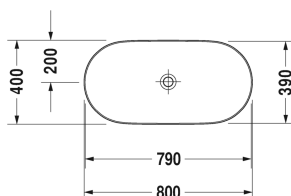

Luv Washbowl # 037980..00

| < 800 mm > |

Washbowl	Dimension	Weight	Order number
ground, without overflow, without tap platform, ceramic covered slotted waste included, fixings included, 800 mm			
Colors			
00 White Alpin 21 Sand Satin matt 23 Grey Satin matt 26 White Satin matt			
Variant			
☒ inner basin White, outer basin White	800 x 400 mm	13.600 kilogram	037980..00
Infobox			
* When using this siphon please observe outlet height from upper surface of finished floor to centre of outlet in accordance with the technical specification sheet, Made from DuraCeram			
Sanitary ceramics with the special WonderGliss surface finish will remain clean and attractive-looking for a long time to come. When ordering WonderGliss please add a "1" as eleventh digit to the model number.			
Accessory			
Design Siphon		1.500 kilogram	005036
Suitable products			
Vanity unit wall-mounted 1 pull-out compartment, countertop including one cut-out, for 1 above counter basin central, 800 x 550 mm	800 x 550 mm		KT6694
Vanity unit wall-mounted 1 pull-out compartment, countertop including one cut-out, for 1 above counter basin central, 1000 x 550 mm	1000 x 550 mm		KT6695
Vanity unit wall-mounted 1 pull-out compartment, countertop including one cut-out, for 1 above counter basin central, 1200 x 550 mm	1200 x 550 mm		KT6696
Vanity unit wall-mounted 2 drawers, upper drawer including cut-out for siphon and siphon cover, countertop including one cut-out, for 1 above counter basin central, 800 x 550 mm	800 x 550 mm		KT6654

Luv Washbowl # 037980..00

|< 800 mm >|

All drawings contain the necessary measurements which are subject to standard tolerances. They are stated in mm and are non-binding. Exact measurements, in particular for customised installation scenarios, can only be taken from the finished ceramic piece.