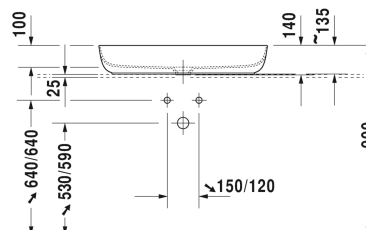

Luv Washbowl # 037980..00

| < 800 mm > |

Washbowl	Dimension	Weight	Order number
ground, without overflow, without tap platform, ceramic covered slotted waste included, fixings included, 800 mm			
Colors			
00 White Alpin 21 Sand Satin matt 23 Grey Satin matt 26 White Satin matt			
Variant			
☒ inner basin White, outer basin White	800 x 400 mm	13.600 kilogram	037980..00
Infobox			
* When using this siphon please observe outlet height from upper surface of finished floor to centre of outlet in accordance with the technical specification sheet, Made from DuraCeram			
Sanitary ceramics with the special WonderGliss surface finish will remain clean and attractive-looking for a long time to come. When ordering WonderGliss please add a "1" as eleventh digit to the model number.			
Accessory			
Design Siphon		1.500 kilogram	005036
Suitable products			
Vanity unit wall-mounted 1 pull-out compartment, countertop including one cut-out, for 1 above counter basin central, 800 x 550 mm	800 x 550 mm		KT6694
Vanity unit wall-mounted 1 pull-out compartment, countertop including one cut-out, for 1 above counter basin central, 1000 x 550 mm	1000 x 550 mm		KT6695
Vanity unit wall-mounted 1 pull-out compartment, countertop including one cut-out, for 1 above counter basin central, 1200 x 550 mm	1200 x 550 mm		KT6696
Vanity unit wall-mounted 2 drawers, upper drawer including cut-out for siphon and siphon cover, countertop including one cut-out, for 1 above counter basin central, 800 x 550 mm	800 x 550 mm		KT6654

Luv Washbowl # 037980..00

|< 800 mm >|

All drawings contain the necessary measurements which are subject to standard tolerances. They are stated in mm and are non-binding. Exact measurements, in particular for customised installation scenarios, can only be taken from the finished ceramic piece.