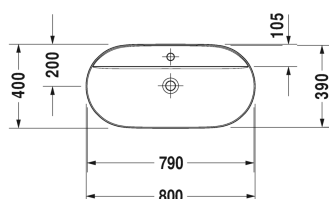

**Luv Washbowl # 038080..00**

| &lt; 800 mm &gt; |

Washbowl	Dimension	Weight	Order number
ground, without overflow, with tap platform, ceramic covered slotted waste included, fixings included, 800 mm			
<b>Colors</b>			
00 White Alpin 21 Sand Satin matt 23 Grey Satin matt 26 White/White Satin Matt			
<b>Variant</b>			
● inside colour White, outside colour White	800 x 400 mm	13.600 kilogram	038080..00
<b>Infobox</b>			
* When using this siphon please observe outlet height from upper surface of finished floor to centre of outlet in accordance with the technical specification sheet, Made from DuraCeram			
Sanitary ceramics with the special WonderGliss surface finish will remain clean and attractive-looking for a long time to come. When ordering WonderGliss please add a "1" as eleventh digit to the model number.			
<b>Accessory</b>			
Design Siphon		1.500 kilogram	005036
<b>Suitable products</b>			
Vanity unit wall-mounted 1 pull-out compartment, countertop including one cut-out, for 1 above counter basin central, 800 x 550 mm	800 x 550 mm		KT6694
Vanity unit wall-mounted 1 pull-out compartment, countertop including one cut-out, for 1 above counter basin central, 1000 x 550 mm	1000 x 550 mm		KT6695
Vanity unit wall-mounted 1 pull-out compartment, countertop including one cut-out, for 1 above counter basin central, 1200 x 550 mm	1200 x 550 mm		KT6696
Vanity unit wall-mounted 2 drawers, upper drawer including cut-out for siphon and siphon cover, countertop including one cut-out, for 1 above counter basin central, 800 x 550 mm	800 x 550 mm		KT6654