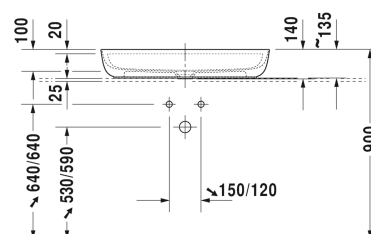

**Luv Washbowl # 038080..00**

| &lt; 800 mm &gt; |

Washbowl	Dimension	Weight	Order number
ground, without overflow, with tap platform, ceramic covered slotted waste included, fixings included, 800 mm			
<b>Colors</b>			
00 White Alpin 21 Sand Satin matt 23 Grey Satin matt 26 White/White Satin Matt			
<b>Variant</b>			
● inside colour White, outside colour White	800 x 400 mm	13.600 kilogram	038080..00
<b>Infobox</b>			
* When using this siphon please observe outlet height from upper surface of finished floor to centre of outlet in accordance with the technical specification sheet, Made from DuraCeram			
Sanitary ceramics with the special WonderGliss surface finish will remain clean and attractive-looking for a long time to come. When ordering WonderGliss please add a "1" as eleventh digit to the model number.			
<b>Accessory</b>			
Design Siphon		1.500 kilogram	005036
<b>Suitable products</b>			
Vanity unit wall-mounted 1 pull-out compartment, countertop including one cut-out, for 1 above counter basin central, 800 x 550 mm	800 x 550 mm		KT6694
Vanity unit wall-mounted 1 pull-out compartment, countertop including one cut-out, for 1 above counter basin central, 1000 x 550 mm	1000 x 550 mm		KT6695
Vanity unit wall-mounted 1 pull-out compartment, countertop including one cut-out, for 1 above counter basin central, 1200 x 550 mm	1200 x 550 mm		KT6696
Vanity unit wall-mounted 2 drawers, upper drawer including cut-out for siphon and siphon cover, countertop including one cut-out, for 1 above counter basin central, 800 x 550 mm	800 x 550 mm		KT6654

*All drawings contain the necessary measurements which are subject to standard tolerances. They are stated in mm and are non-binding. Exact measurements, in particular for customised installation scenarios, can only be taken from the finished ceramic piece.*