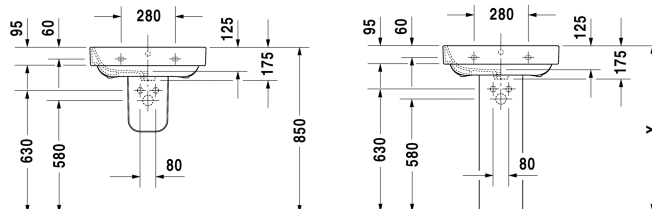

Washbasin # 231660..60

|< 600 mm >|

Washbasin	Dimension	Weight	Order number
with overflow, with tap platform, overflow clip chrome included, 600 mm			
Colors			
00 White Alpin			
Variant			
●	600 x 475 mm	19,500 kg	231660..00
●●●	600 x 475 mm	19,500 kg	231660..30
⊗	600 x 475 mm	19,500 kg	231660..60
Sanitary ceramics with the special WonderGliss surface finish will remain clean and attractive-looking for a long time to come. When ordering WonderGliss please add a "1" as eleventh digit to the model number.			
Accessory			
Pedestal for # 231680, 231665, 231660		13,900 kg	085827
Siphon cover for # 231680, 231665, 231660		7,600 kg	085828
Design Siphon		1,500 kg	005036
Design angle valve with rosette	1/2" mm	0,500 kg	003045

All drawings contain the necessary measurements which are subject to standard tolerances. They are stated in mm and are non-binding. Exact measurements, in particular for customised installation scenarios, can only be taken from the finished ceramic piece.