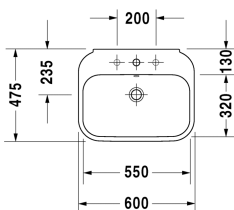

Washbasin # 231660..60

|< 600 mm >|

Washbasin	Dimension	Weight	Order number
with overflow, with tap platform, overflow clip chrome included, 600 mm			
Colors			
00 White Alpin			
Variant			
●	600 x 475 mm	19,500 kg	231660..00
●●●	600 x 475 mm	19,500 kg	231660..30
⊗	600 x 475 mm	19,500 kg	231660..60
Sanitary ceramics with the special WonderGliss surface finish will remain clean and attractive-looking for a long time to come. When ordering WonderGliss please add a "1" as eleventh digit to the model number.			
Accessory			
Pedestal for # 231680, 231665, 231660		13,900 kg	085827
Siphon cover for # 231680, 231665, 231660		7,600 kg	085828
Design Siphon		1,500 kg	005036
Design angle valve with rosette	1/2" mm	0,500 kg	003045

All drawings contain the necessary measurements which are subject to standard tolerances. They are stated in mm and are non-binding. Exact measurements, in particular for customised installation scenarios, can only be taken from the finished ceramic piece.