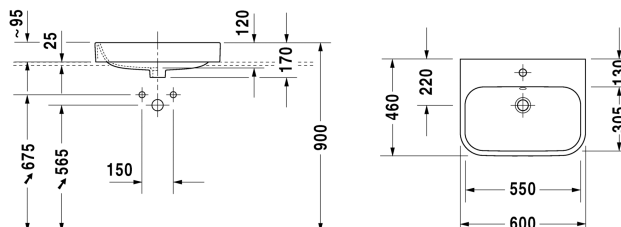

Washbowl # 231560..00

|< 600 mm >|

Washbowl	Dimension	Weight	Order number
ground, with overflow, with tap platform, back plane unglazed, fixings included, overflow clip chrome included, 600 mm			
Colors			
00 White Alpin			
Variant			
●	600 x 460 mm	16,000 kg	231560..00
Sanitary ceramics with the special WonderGliss surface finish will remain clean and attractive-looking for a long time to come. When ordering WonderGliss please add a "1" as eleventh digit to the model number.			
Accessory			
Design Siphon		1,500 kg	005036
Design angle valve with rosette	1/2" mm	0,500 kg	003045

All drawings contain the necessary measurements which are subject to standard tolerances. They are stated in mm and are non-binding. Exact measurements, in particular for customised installation scenarios, can only be taken from the finished ceramic piece.