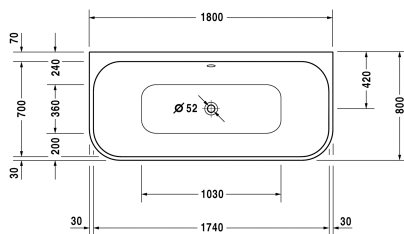

Bathtub # 760318004161000

< 1,800 mm >

Bathtub	Dimension	Weight	Order number
back-to-wall, with integrated acrylic panel and support frame, 5 mm sanitary acrylic			
Colors			
00 White Alpin			
Variant			
Basic model	1800 x 800 mm	68,000 kg	70031800000000
Combi-System L	1800 x 800 mm	68,000 kg	710318005001000
Air-System	1800 x 800 mm	68,000 kg	760318001001000
Jet-System	1800 x 800 mm	68,000 kg	760318002001000
Combi-System P	1800 x 800 mm	68,000 kg	760318003001000
Combi-System E	1800 x 800 mm	68,000 kg	760318004161000
Accessory for bath- and whirltub			
Headrest white, for Happy D.2, material: polyurethane			790009
Rubber profile for noise reduction and sealing against moisture, length: 3300 mm			790104
Accessory for bathtub			
Waste and overflow Quadroval chrome, for Happy D.2 freestanding bathtub and bathtubs with integrated panel, bowden cable 700 mm, outlet diameter 52 mm			791219
Waste and overflow Quadroval with water inlet, chrome, for Happy D.2 freestanding bathtub and bathtubs with integrated panel, bowden cable 700 mm, (pipe interrupt necessary), outlet diameter 52 mm			791220
Waste and overflow with base inlet, chrome, *, outlet diameter 52 mm, for freestanding bathtubs			790277
Waste and overflow with base inlet, * pipe interrupt mandatory, connection hose # 790166 is recommended, chrome, *, outlet diameter 52 mm, (connection hose not included), for freestanding bathtubs			791228
LED coloured light with remote control for bathtubs, (white -00, chrome -10)			790840

All drawings contain the necessary measurements which are subject to standard tolerances. They are stated in mm and are non-binding. Exact measurements, in particular for customised installation scenarios, can only be taken from the finished ceramic piece.