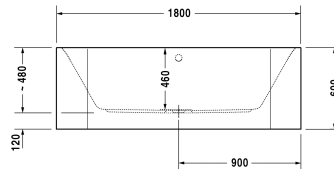

Bathtub # 760318004161000

< 1,800 mm >

Bathtub	Dimension	Weight	Order number
back-to-wall, with integrated acrylic panel and support frame, 5 mm sanitary acrylic			
Colors			
00 White Alpin			
Variant			
Basic model	1800 x 800 mm	68,000 kg	70031800000000
Combi-System L	1800 x 800 mm	68,000 kg	710318005001000
Air-System	1800 x 800 mm	68,000 kg	760318001001000
Jet-System	1800 x 800 mm	68,000 kg	760318002001000
Combi-System P	1800 x 800 mm	68,000 kg	760318003001000
Combi-System E	1800 x 800 mm	68,000 kg	760318004161000
Accessory for bath- and whirltub			
Headrest white, for Happy D.2, material: polyurethane			790009
Rubber profile for noise reduction and sealing against moisture, length: 3300 mm			790104
Accessory for bathtub			
Waste and overflow Quadroval chrome, for Happy D.2 freestanding bathtub and bathtubs with integrated panel, bowden cable 700 mm, outlet diameter 52 mm			791219
Waste and overflow Quadroval with water inlet, chrome, for Happy D.2 freestanding bathtub and bathtubs with integrated panel, bowden cable 700 mm, (pipe interrupt necessary), outlet diameter 52 mm			791220
Waste and overflow with base inlet, chrome, *, outlet diameter 52 mm, for freestanding bathtubs			790277
Waste and overflow with base inlet, * pipe interrupt mandatory, connection hose # 790166 is recommended, chrome, *, outlet diameter 52 mm, (connection hose not included), for freestanding bathtubs			791228
LED coloured light with remote control for bathtubs, (white -00, chrome -10)			790840

All drawings contain the necessary measurements which are subject to standard tolerances. They are stated in mm and are non-binding. Exact measurements, in particular for customised installation scenarios, can only be taken from the finished ceramic piece.