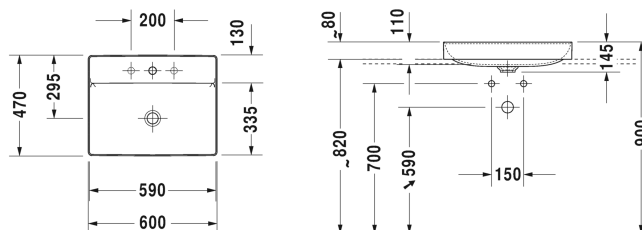

DuraSquare Above counter basin # 2354600041 / 2354600044 / 2354600070

| < 600 mm > |

Above counter basin	Dimension	Weight	Order number
ground, without overflow, with tap platform, ceramic covered slotted waste included, back plane glazed, fixings included, 600 mm			
Colors			
00 White Alpin			
Variant			
●	600 x 470 mm	11.200 kilogram	2354600041
● ● ●	600 x 470 mm	11.200 kilogram	2354600044
☒	600 x 470 mm	11.200 kilogram	2354600070
Infobox			
Made from DuraCeram, Mounting with a distance to the wall is required			
Sanitary ceramics with the special WonderGliss surface finish will remain clean and attractive-looking for a long time to come. When ordering WonderGliss please add a "1" as eleventh digit to the model number.			
Accessory			
Design Siphon		1.500 kilogram	005036
Suitable products			
Vanity unit wall-mounted 1 pull-out compartment, countertop including one cut-out, for 1 above counter basin central, 800 x 550 mm	800 x 550 mm		KT6694
Vanity unit wall-mounted 1 pull-out compartment, countertop including one cut-out, for 1 above counter basin central, 1000 x 550 mm	1000 x 550 mm		KT6695
Vanity unit wall-mounted 1 pull-out compartment, countertop including one cut-out, for 1 above counter basin central, 1200 x 550 mm	1200 x 550 mm		KT6696

All drawings contain the necessary measurements which are subject to standard tolerances. They are stated in mm and are non-binding. Exact measurements, in particular for customised installation scenarios, can only be taken from the finished ceramic piece.