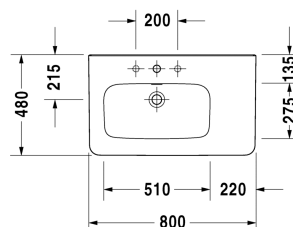

**Furniture washbasin asymmetric # 232580..30**

|&lt; 800 mm &gt;|

Furniture washbasin asymmetric	Dimension	Weight	Order number
with overflow, with tap platform, bowl on left side, 800 mm			
<b>Colors</b>			
00 White Alpin			
<b>Variant</b>			
●	800 x 480 mm	23,000 kg	232580..00
●●●	800 x 480 mm	23,000 kg	232580..30
Sanitary ceramics with the special WonderGliss surface finish will remain clean and attractive-looking for a long time to come. When ordering WonderGliss please add a "1" as eleventh digit to the model number.			
<b>Accessory</b>			
Siphon for washbasin with outlet pipe 300 mm	1 1/4" mm	0,600 kg	005026

All drawings contain the necessary measurements which are subject to standard tolerances. They are stated in mm and are non-binding. Exact measurements, in particular for customised installation scenarios, can only be taken from the finished ceramic piece.