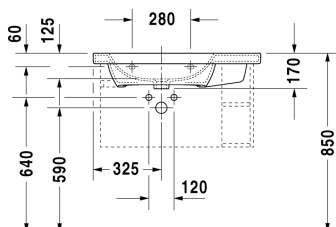

**Furniture washbasin asymmetric # 232580..30**

|&lt; 800 mm &gt;|

Furniture washbasin asymmetric	Dimension	Weight	Order number
with overflow, with tap platform, bowl on left side, 800 mm			
<b>Colors</b>			
00 White Alpin			
<b>Variant</b>			
●	800 x 480 mm	23,000 kg	232580..00
●●●	800 x 480 mm	23,000 kg	232580..30
Sanitary ceramics with the special WonderGliss surface finish will remain clean and attractive-looking for a long time to come. When ordering WonderGliss please add a "1" as eleventh digit to the model number.			
<b>Accessory</b>			
Siphon for washbasin with outlet pipe 300 mm	1 1/4" mm	0,600 kg	005026

All drawings contain the necessary measurements which are subject to standard tolerances. They are stated in mm and are non-binding. Exact measurements, in particular for customised installation scenarios, can only be taken from the finished ceramic piece.