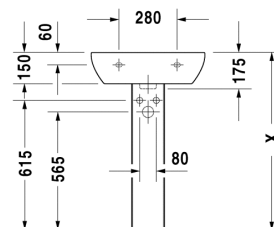

**Washbasin # 231055..00 / 231055..30**

|&lt; 550 mm &gt;|

D-Code

Washbasin	Dimension	Weight	Order number
with overflow, with tap platform, 550 mm			
<b>Colors</b>			
00 White Alpin			
<b>Variant</b>			
550 mm ○ ● ○	550 x 430 mm	16,100 kg	231055..00
550 mm ● ● ●	550 x 430 mm	16,100 kg	231055..30
<b>Accessories</b>			
Pedestal	-	10,400 kg	086327
Siphon cover	-	5,500 kg	085718
<b>Fixing</b>			
Fixing	ø 10 x 140 mm	0,200 kg	695100