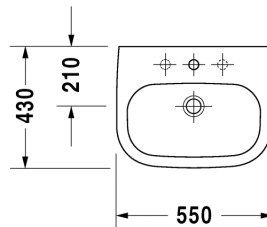

**Washbasin # 231055..00 / 231055..30**

|&lt; 550 mm &gt;|

D-Code

Washbasin	Dimension	Weight	Order number
with overflow, with tap platform, 550 mm			
<b>Colors</b>			
00 White Alpin			
<b>Variant</b>			
550 mm ○ ● ○	550 x 430 mm	16,100 kg	231055..00
550 mm ● ● ●	550 x 430 mm	16,100 kg	231055..30
<b>Accessories</b>			
Pedestal	-	10,400 kg	086327
Siphon cover	-	5,500 kg	085718
<b>Fixing</b>			
Fixing	ø 10 x 140 mm	0,200 kg	695100