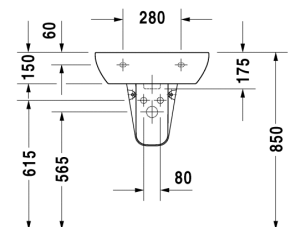

**Washbasin # 231055..00 / 231055..30**

|&lt; 550 mm &gt;|

D-Code

Washbasin	Dimension	Weight	Order number
with overflow, with tap platform, 550 mm			
<b>Colors</b>			
00 White Alpin			
<b>Variant</b>			
550 mm ○ ● ○	550 x 430 mm	16,100 kg	231055..00
550 mm ● ● ●	550 x 430 mm	16,100 kg	231055..30
<b>Accessories</b>			
Pedestal	-	10,400 kg	086327
Siphon cover	-	5,500 kg	085718
<b>Fixing</b>			
Fixing	ø 10 x 140 mm	0,200 kg	695100