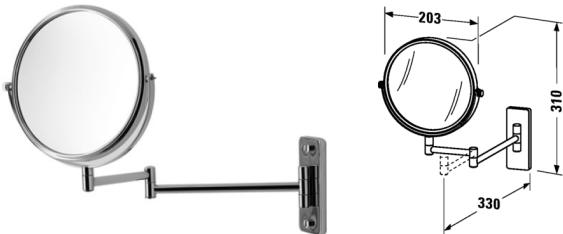

**Cosmetic mirror # 0099121000**

Cosmetic mirror	Dimension	Weight	Order number
3 times magnifier			
<b>Colors</b>			
10 Chrome			
<b>Variant</b>			
		0,910 kg	0099121000

*All drawings contain the necessary measurements which are subject to standard tolerances. They are stated in mm and are non-binding. Exact measurements, in particular for customised installation scenarios, can only be taken from the finished ceramic piece.*