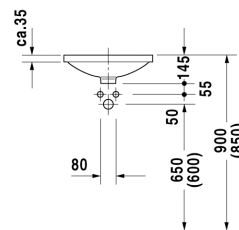

Vanity basin # 031942..00

|< 420 mm >|

Architec

Vanity basin	Dimension	Weight	Order number
undercounter basin, without overflow, without tap platform, outside fully glazed, fixings for installation in wooden consoles included, 420 mm Additional information Measurements of undercounter models represent interior measurements			
Colors			
00 White Alpin			
Variant			
420 mm ☒	Ø 420 mm	5,600 kg	031942..00
Sanitary ceramics with the special WonderGliss surface finish will remain clean and attractive-looking for a long time to come. When ordering WonderGliss please add a "1" as eleventh digit to the model number.			
Accessories			
Slotted waste	80 mm	0,400 kg	005038
Fixing			
Fixing Set	-	0,200 kg	005028

All drawings contain the necessary measurements which are subject to standard tolerances. They are stated in mm and are non-binding. Exact measurements, in particular for customised installation scenarios, can only be taken from the finished ceramic piece.