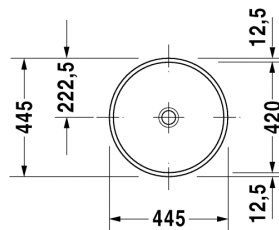

Vanity basin # 031942..00

|< 420 mm >|

Architec

Vanity basin	Dimension	Weight	Order number
undercounter basin, without overflow, without tap platform, outside fully glazed, fixings for installation in wooden consoles included, 420 mm Additional information Measurements of undercounter models represent interior measurements			
Colors			
00 White Alpin			
Variant			
420 mm ☒	Ø 420 mm	5,600 kg	031942..00
Sanitary ceramics with the special WonderGliss surface finish will remain clean and attractive-looking for a long time to come. When ordering WonderGliss please add a "1" as eleventh digit to the model number.			
Accessories			
Slotted waste	80 mm	0,400 kg	005038
Fixing			
Fixing Set	-	0,200 kg	005028

All drawings contain the necessary measurements which are subject to standard tolerances. They are stated in mm and are non-binding. Exact measurements, in particular for customised installation scenarios, can only be taken from the finished ceramic piece.