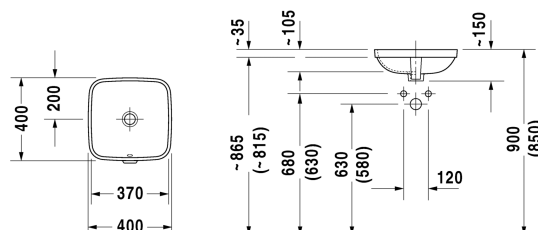

DuraStyle Vanity basin # 0373370000

|< 370 mm >|

Vanity basin	Dimension	Weight	Order number
undercounter basin, fixings for installation in wooden consoles included, with overflow, without tap platform, 370 mm			
Colors			
00 White Alpin			
Variant			
☒	370 x 370 mm	6.200 kilogram	0373370000
Infobox			
Measurements of undercounter models represent interior measurements			
Sanitary ceramics with the special WonderGliss surface finish will remain clean and attractive-looking for a long time to come. When ordering WonderGliss please add a "1" as eleventh digit to the model number.			
Accessory			
Fixing for stone countertops, (with the exception of # 046651)		0.200 kilogram	005028

All drawings contain the necessary measurements which are subject to standard tolerances. They are stated in mm and are non-binding. Exact measurements, in particular for customised installation scenarios, can only be taken from the finished piece.