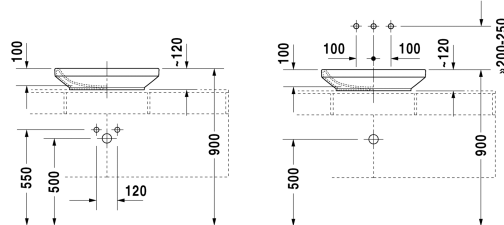

**Washbowl # 034960..00**

|&lt; 600 mm &gt;|

Washbowl	Dimension	Weight	Order number
ground, without overflow, without tap platform, fixings included, 600 mm			
<b>Colors</b>			
00 White Alpin			
<b>Variant</b>			
•	600 x 380 mm	12,000 kg	034960..00
Sanitary ceramics with the special WonderGliss surface finish will remain clean and attractive-looking for a long time to come. When ordering WonderGliss please add a "1" as eleventh digit to the model number.			
<b>Accessory</b>			
Slotted waste	50 mm	0,300 kg	005024
Design Siphon		1,500 kg	005036
Design angle valve with rosette	1/2" mm	0,500 kg	003045

All drawings contain the necessary measurements which are subject to standard tolerances. They are stated in mm and are non-binding. Exact measurements, in particular for customised installation scenarios, can only be taken from the finished ceramic piece.