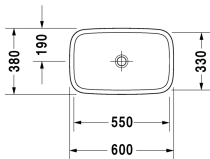

**Washbowl # 034960..00**

|&lt; 600 mm &gt;|

Washbowl	Dimension	Weight	Order number
ground, without overflow, without tap platform, fixings included, 600 mm			
<b>Colors</b>			
00 White Alpin			
<b>Variant</b>			
•	600 x 380 mm	12,000 kg	034960..00
Sanitary ceramics with the special WonderGliss surface finish will remain clean and attractive-looking for a long time to come. When ordering WonderGliss please add a "1" as eleventh digit to the model number.			
<b>Accessory</b>			
Slotted waste	50 mm	0,300 kg	005024
Design Siphon		1,500 kg	005036
Design angle valve with rosette	1/2" mm	0,500 kg	003045

All drawings contain the necessary measurements which are subject to standard tolerances. They are stated in mm and are non-binding. Exact measurements, in particular for customised installation scenarios, can only be taken from the finished ceramic piece.