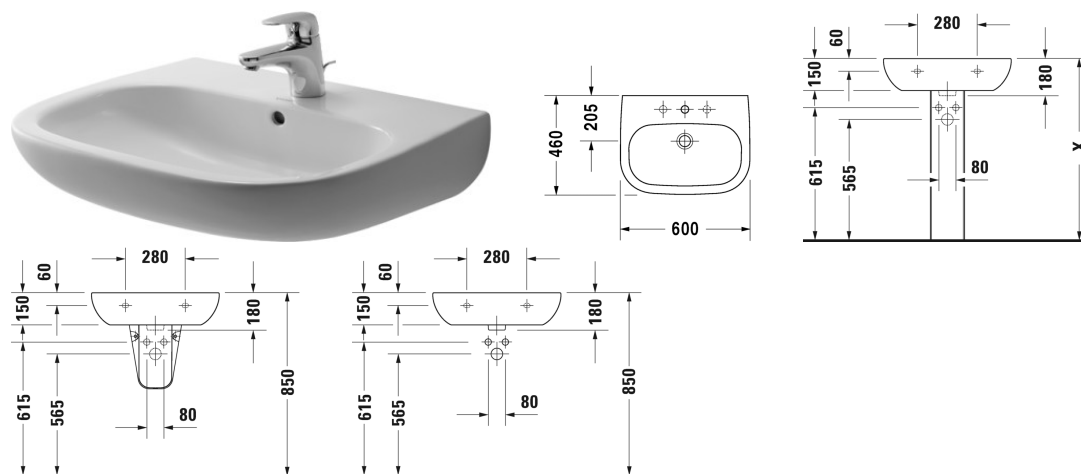

Washbasin # 23106000002

| < 600 mm > |

Washbasin	Dimension	Weight	Order number
with overflow, with tap platform, underneath glazed, 600 mm			
Colors			
00 White Alpin			
Variant			
●	600 x 460 mm	17.800 kg	23106000002
Suitable products			
Semi pedestal for # 231065, 231060, 231055, 034265, 034285, 034210, 034812,			085718
Pedestal for # 231065, 231060, 231055, 034265, 034285, 034210, 034812,			086327
Vanity unit wall-mounted 1 door, for D-Code # 231055, # 231060, # 231065, 400 x 360 mm	400 x 360 mm		KT6658 L/R

All drawings contain the necessary measurements which are subject to standard tolerances. Exact measurements, in particular for customised installation scenarios, can only be taken from the finished ceramic piece.